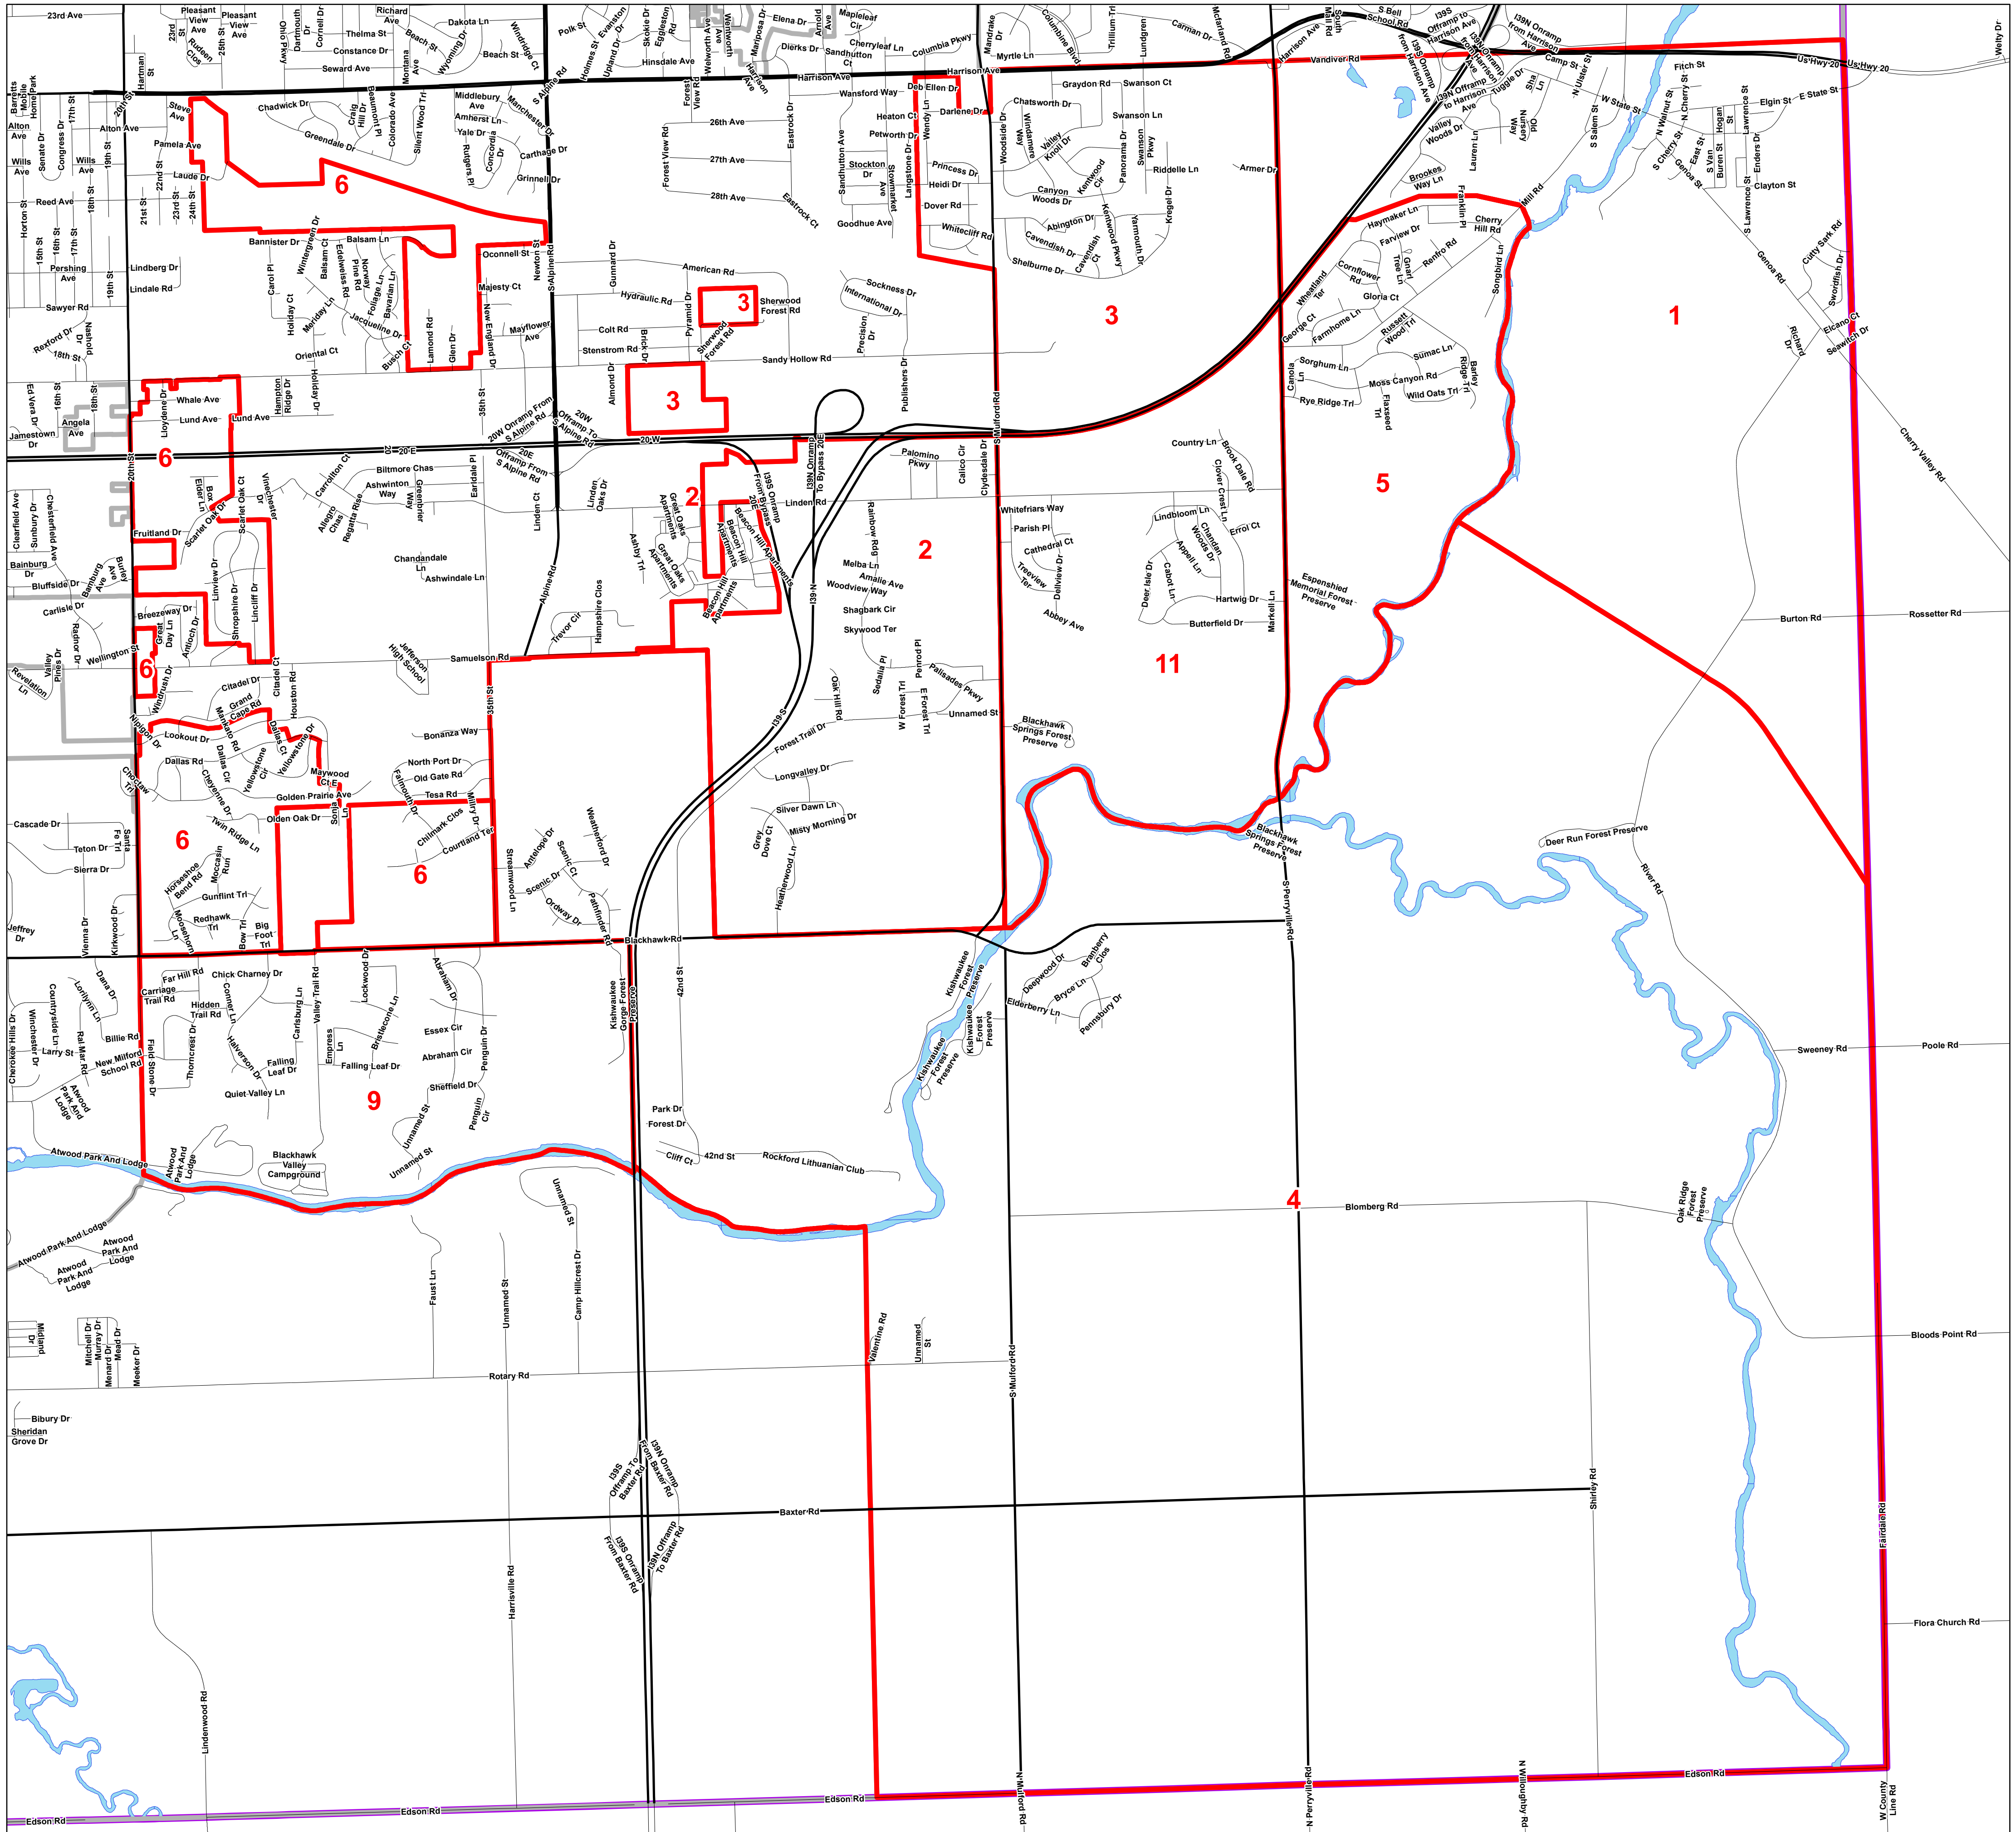

# CHERRY VALLEY TOWNSHIP

County Voting Precincts  
 Winnebago County Border

Lori Gummow  
 County Clerk  
 Winnebago County  
 Created Date: 1/4/2022