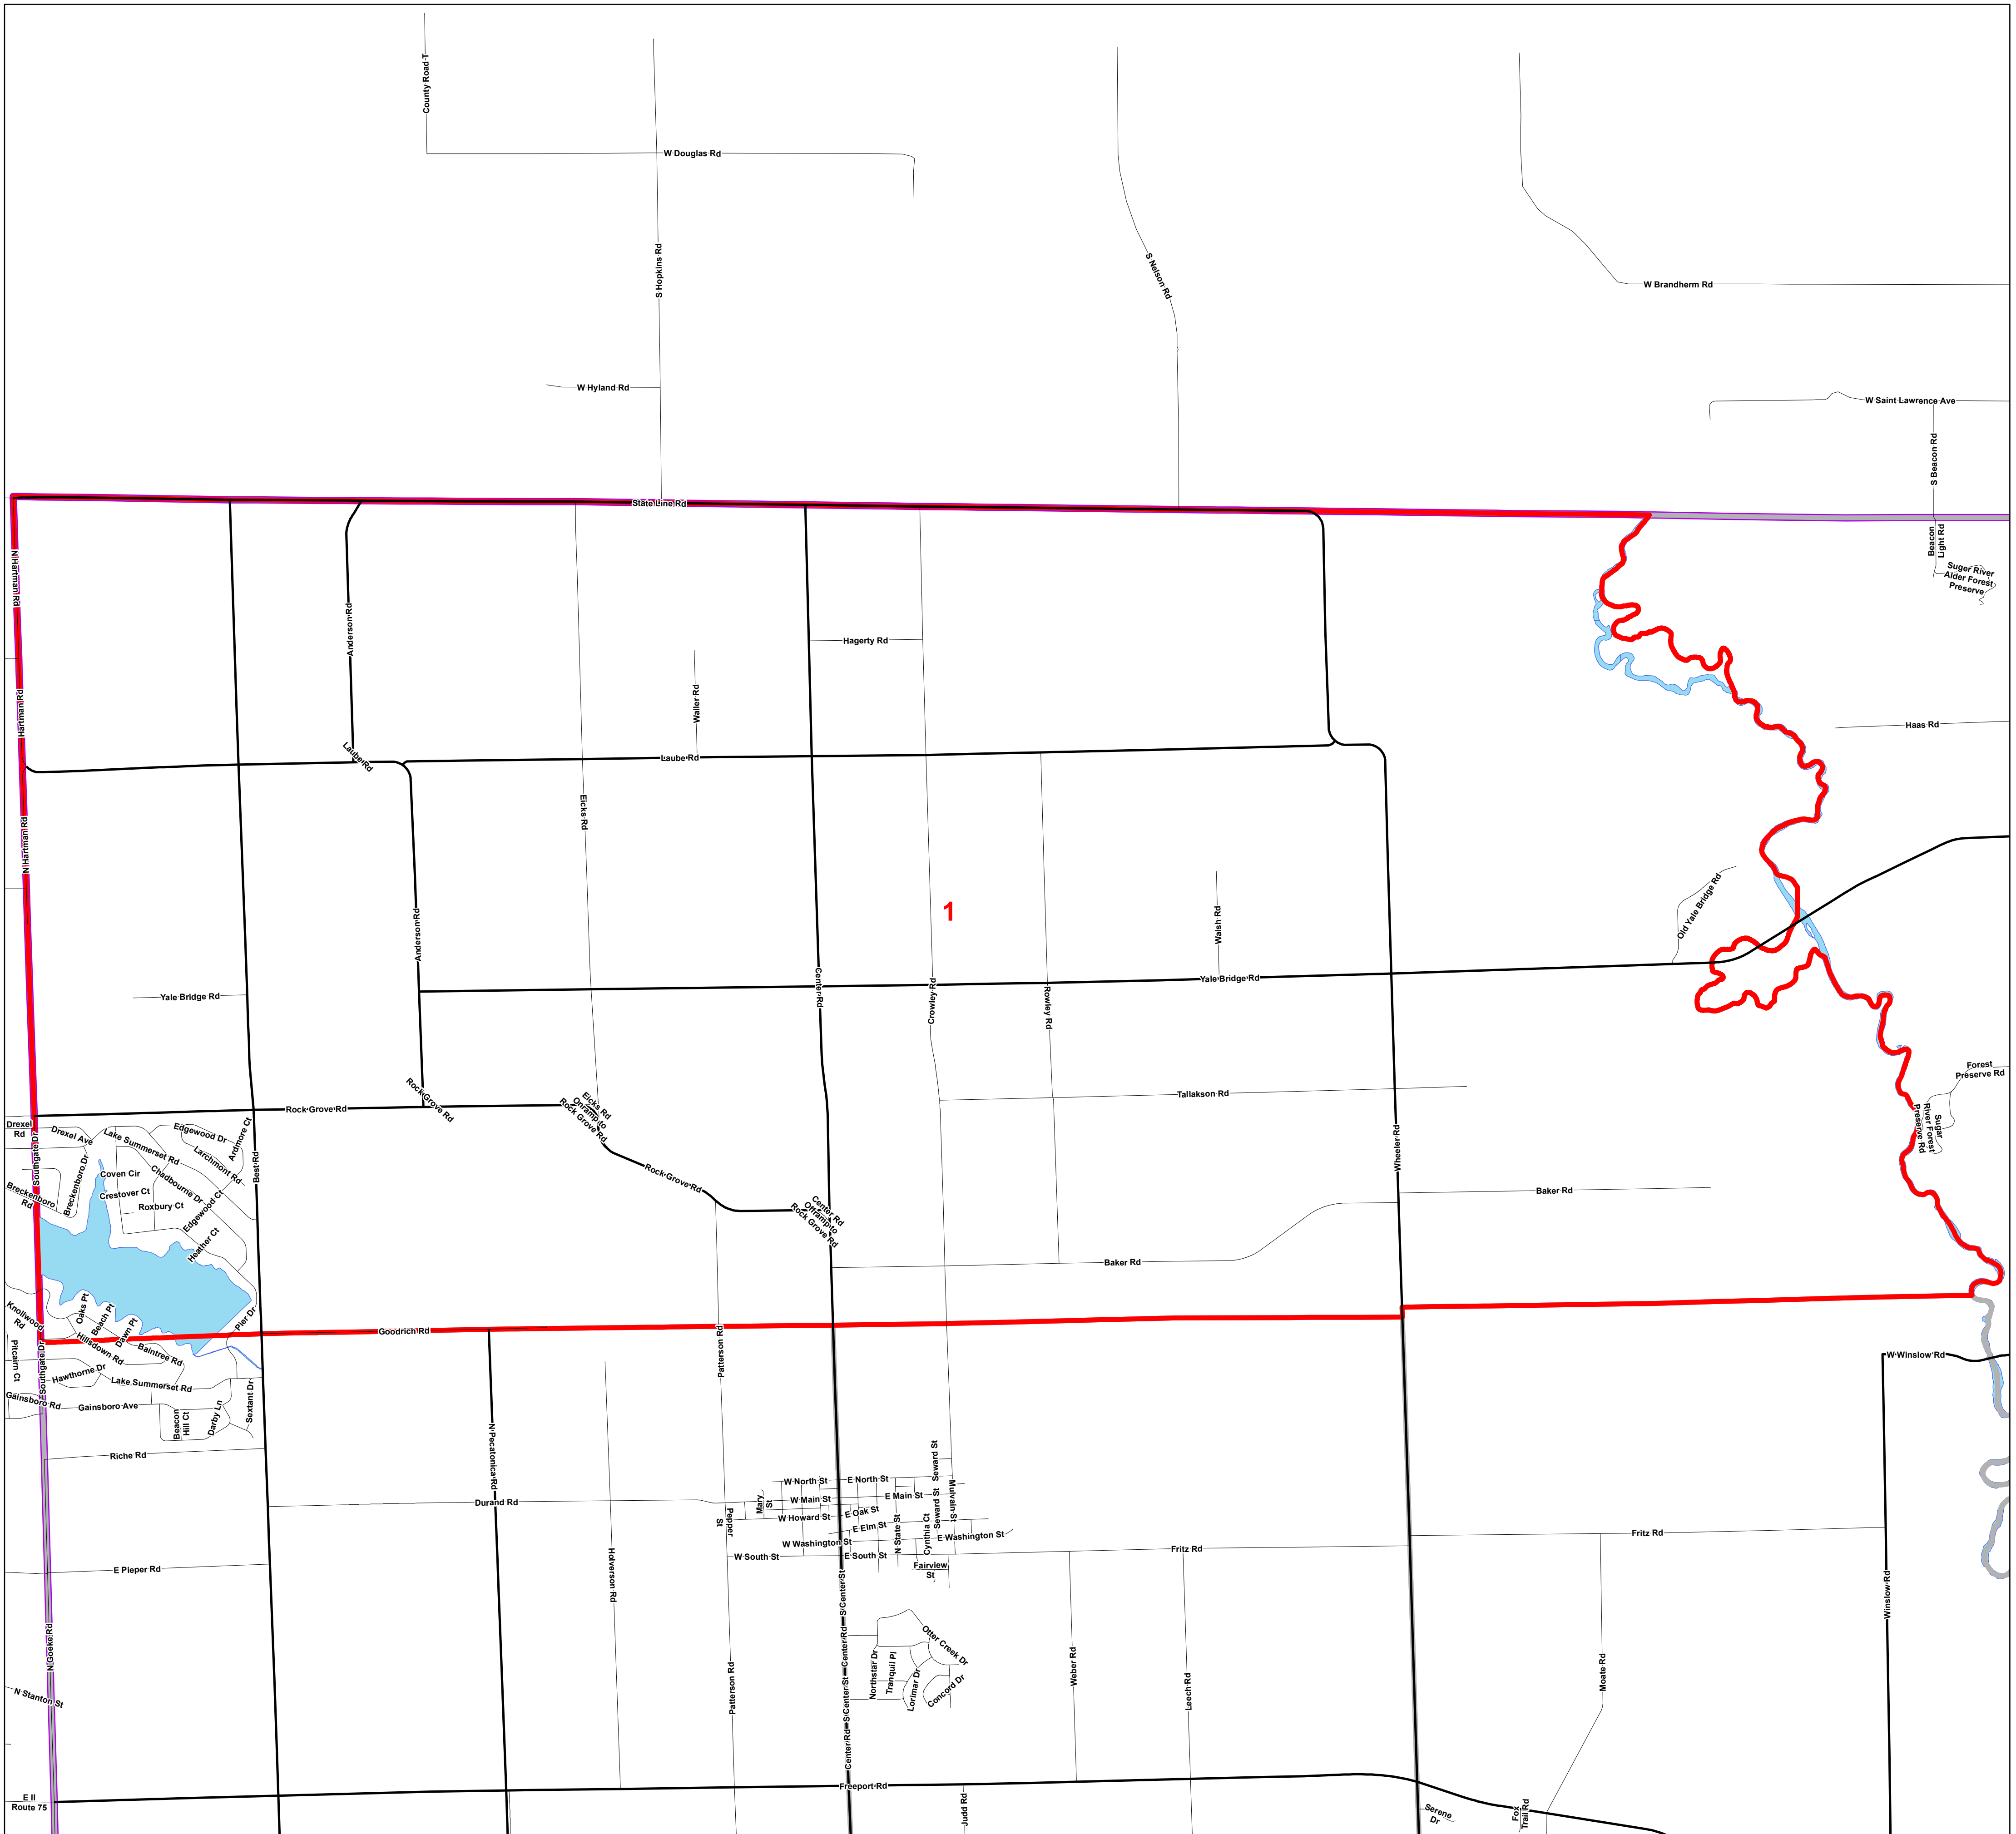

LAONA TOWNSHIP

 County Voting Precincts
 Winnebago County Border

Lori Gummow
County Clerk
Winnebago County
Created Date: 1/4/2022