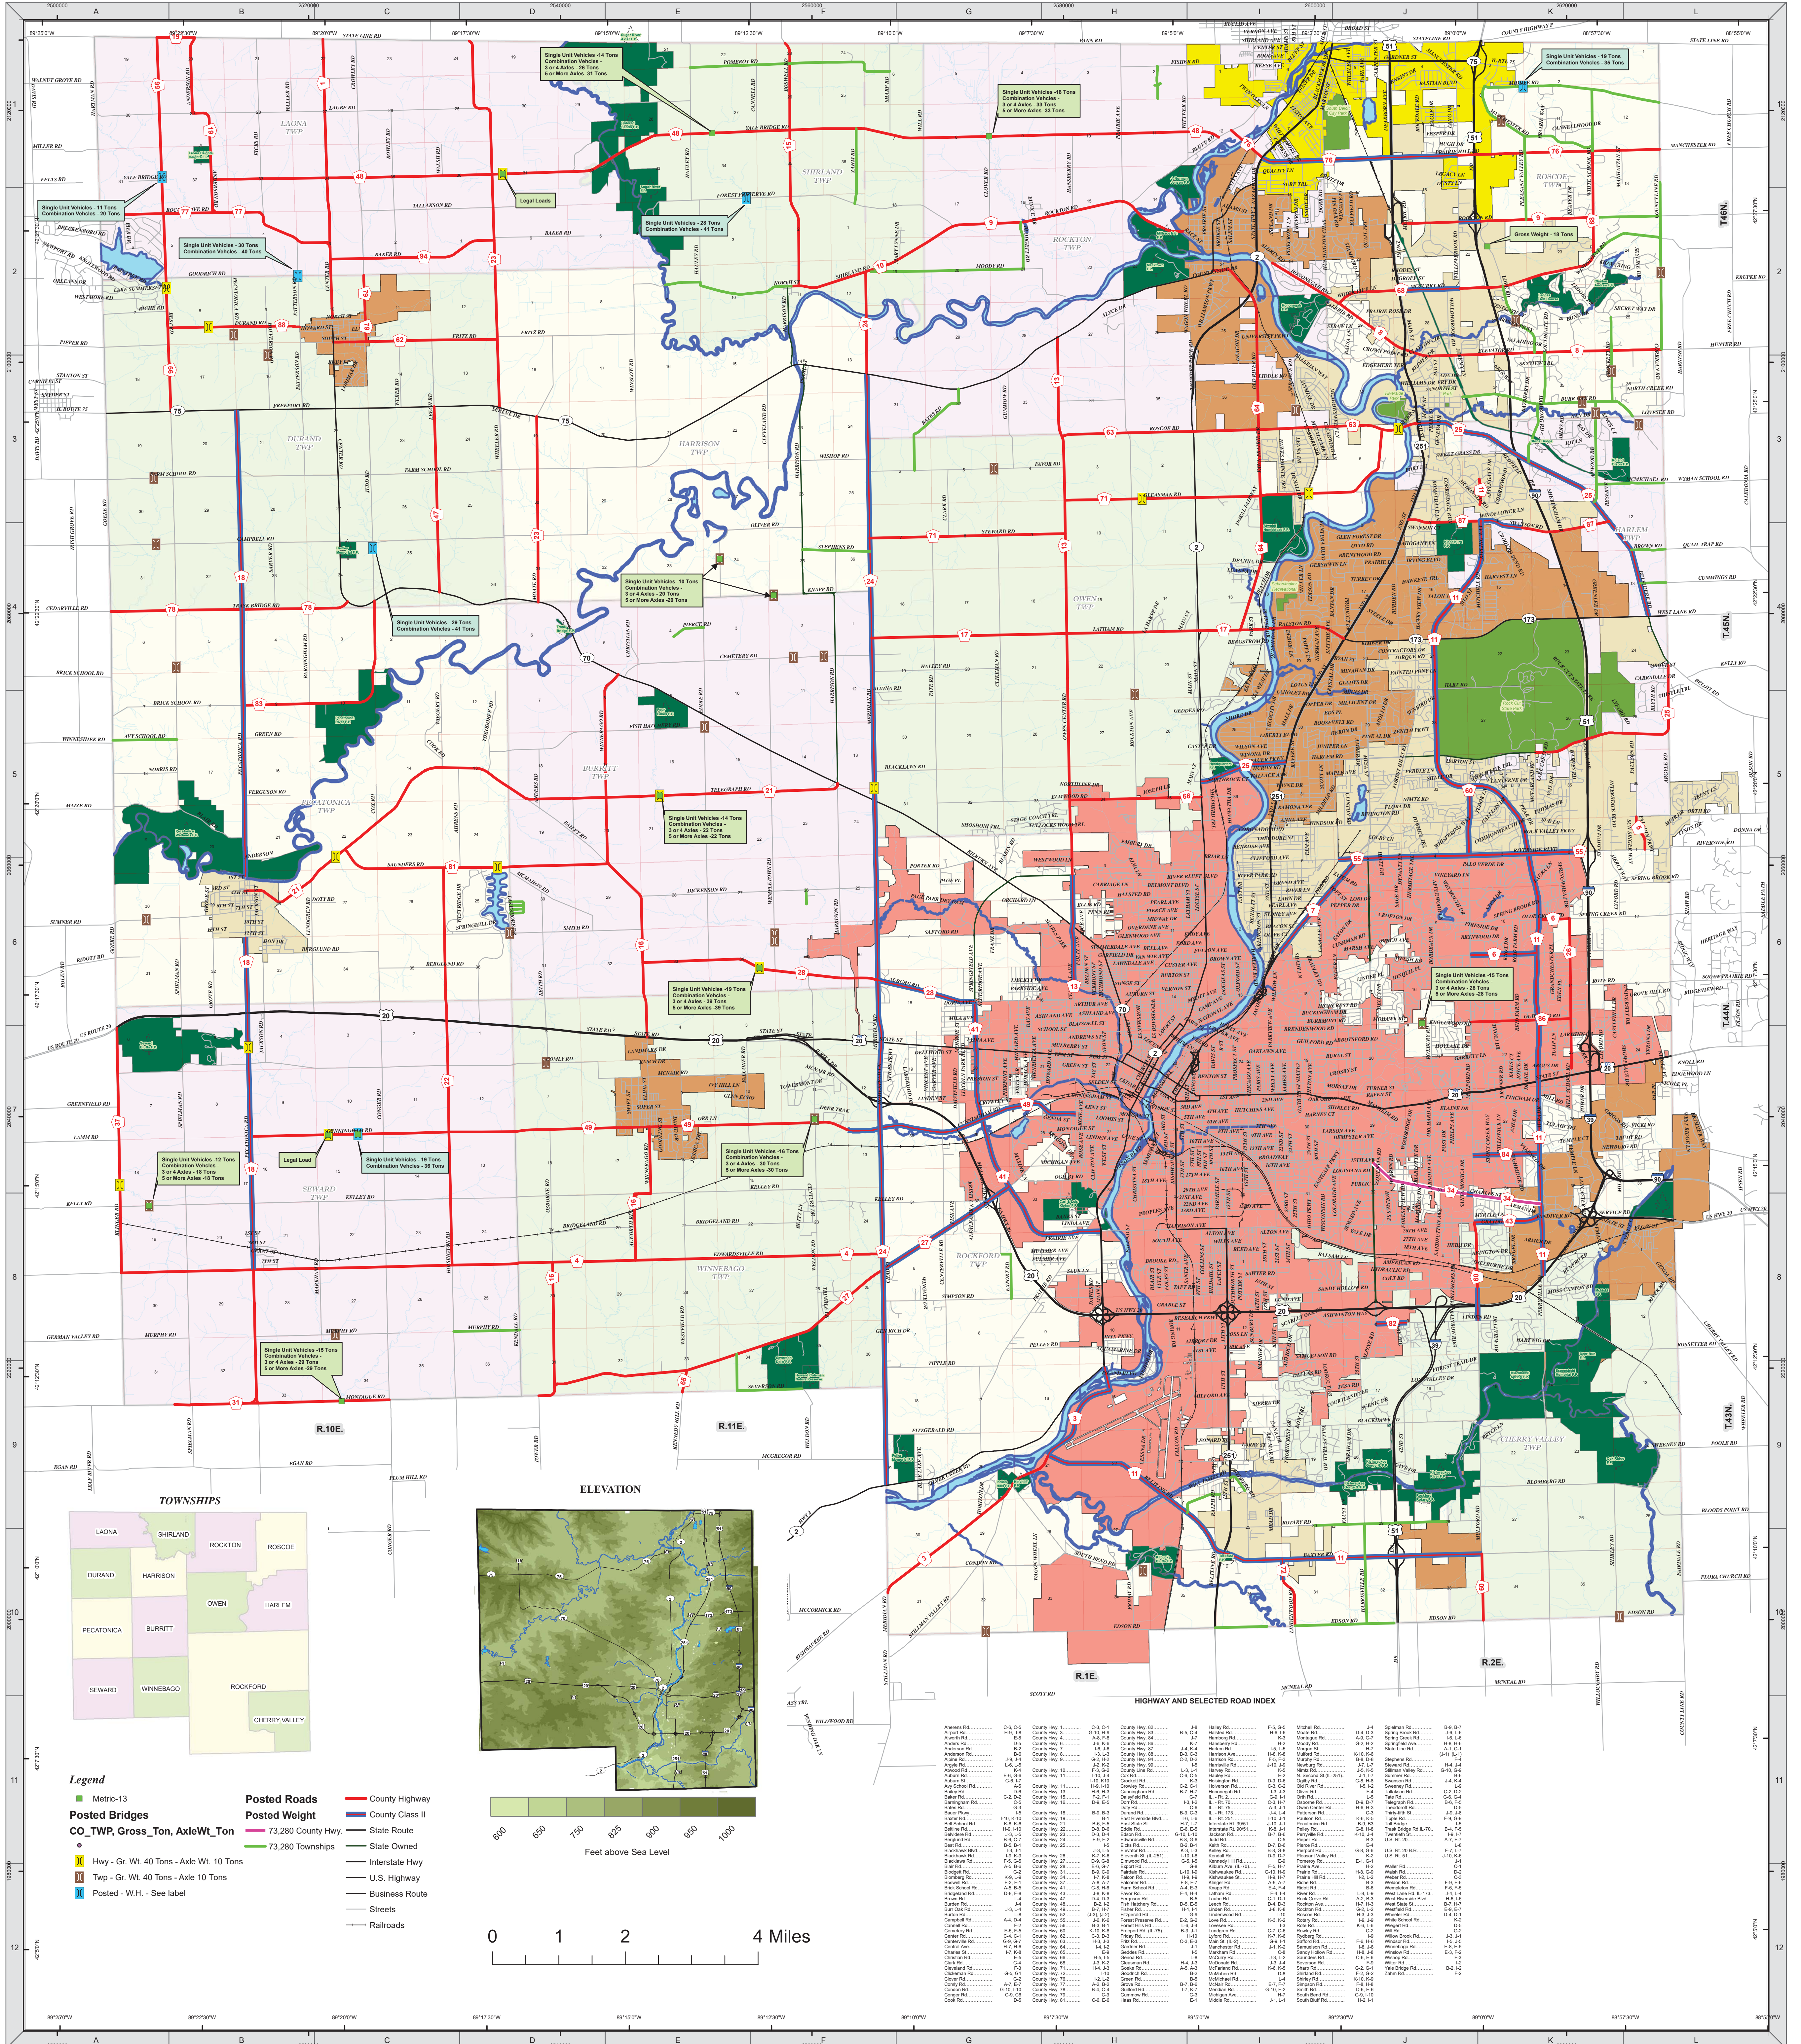

Highway Map WINNEBAGO COUNTY, ILLINOIS

1. **Legend**
2. Metric-13
   - Posted Bridges
   - CO_TWP_Gross_Ton, AxleWt_Ton
   - Posted Roads
   - 73,280 County Hwy.
   - 73,280 Townships
   - County Highway
   - State Class II
   - State Route
   - State Owned
   - Interstate Hwy
   - U.S. Highway
   - Business Route
   - Streets
   - Railroads

HIGHWAY AND SELECTED ROAD INDEX

Ashmun Rd.	C-6 C-6	County Hwy 1	C-5 C-4	County Hwy 80	B-5 J-8	Haley Rd.	F-5 G-5	Michigan Rd.	D-4 J-4	Spokane Rd.	B-5 B-7
...	...	...	...	...	...	...	...	...	...	...	...