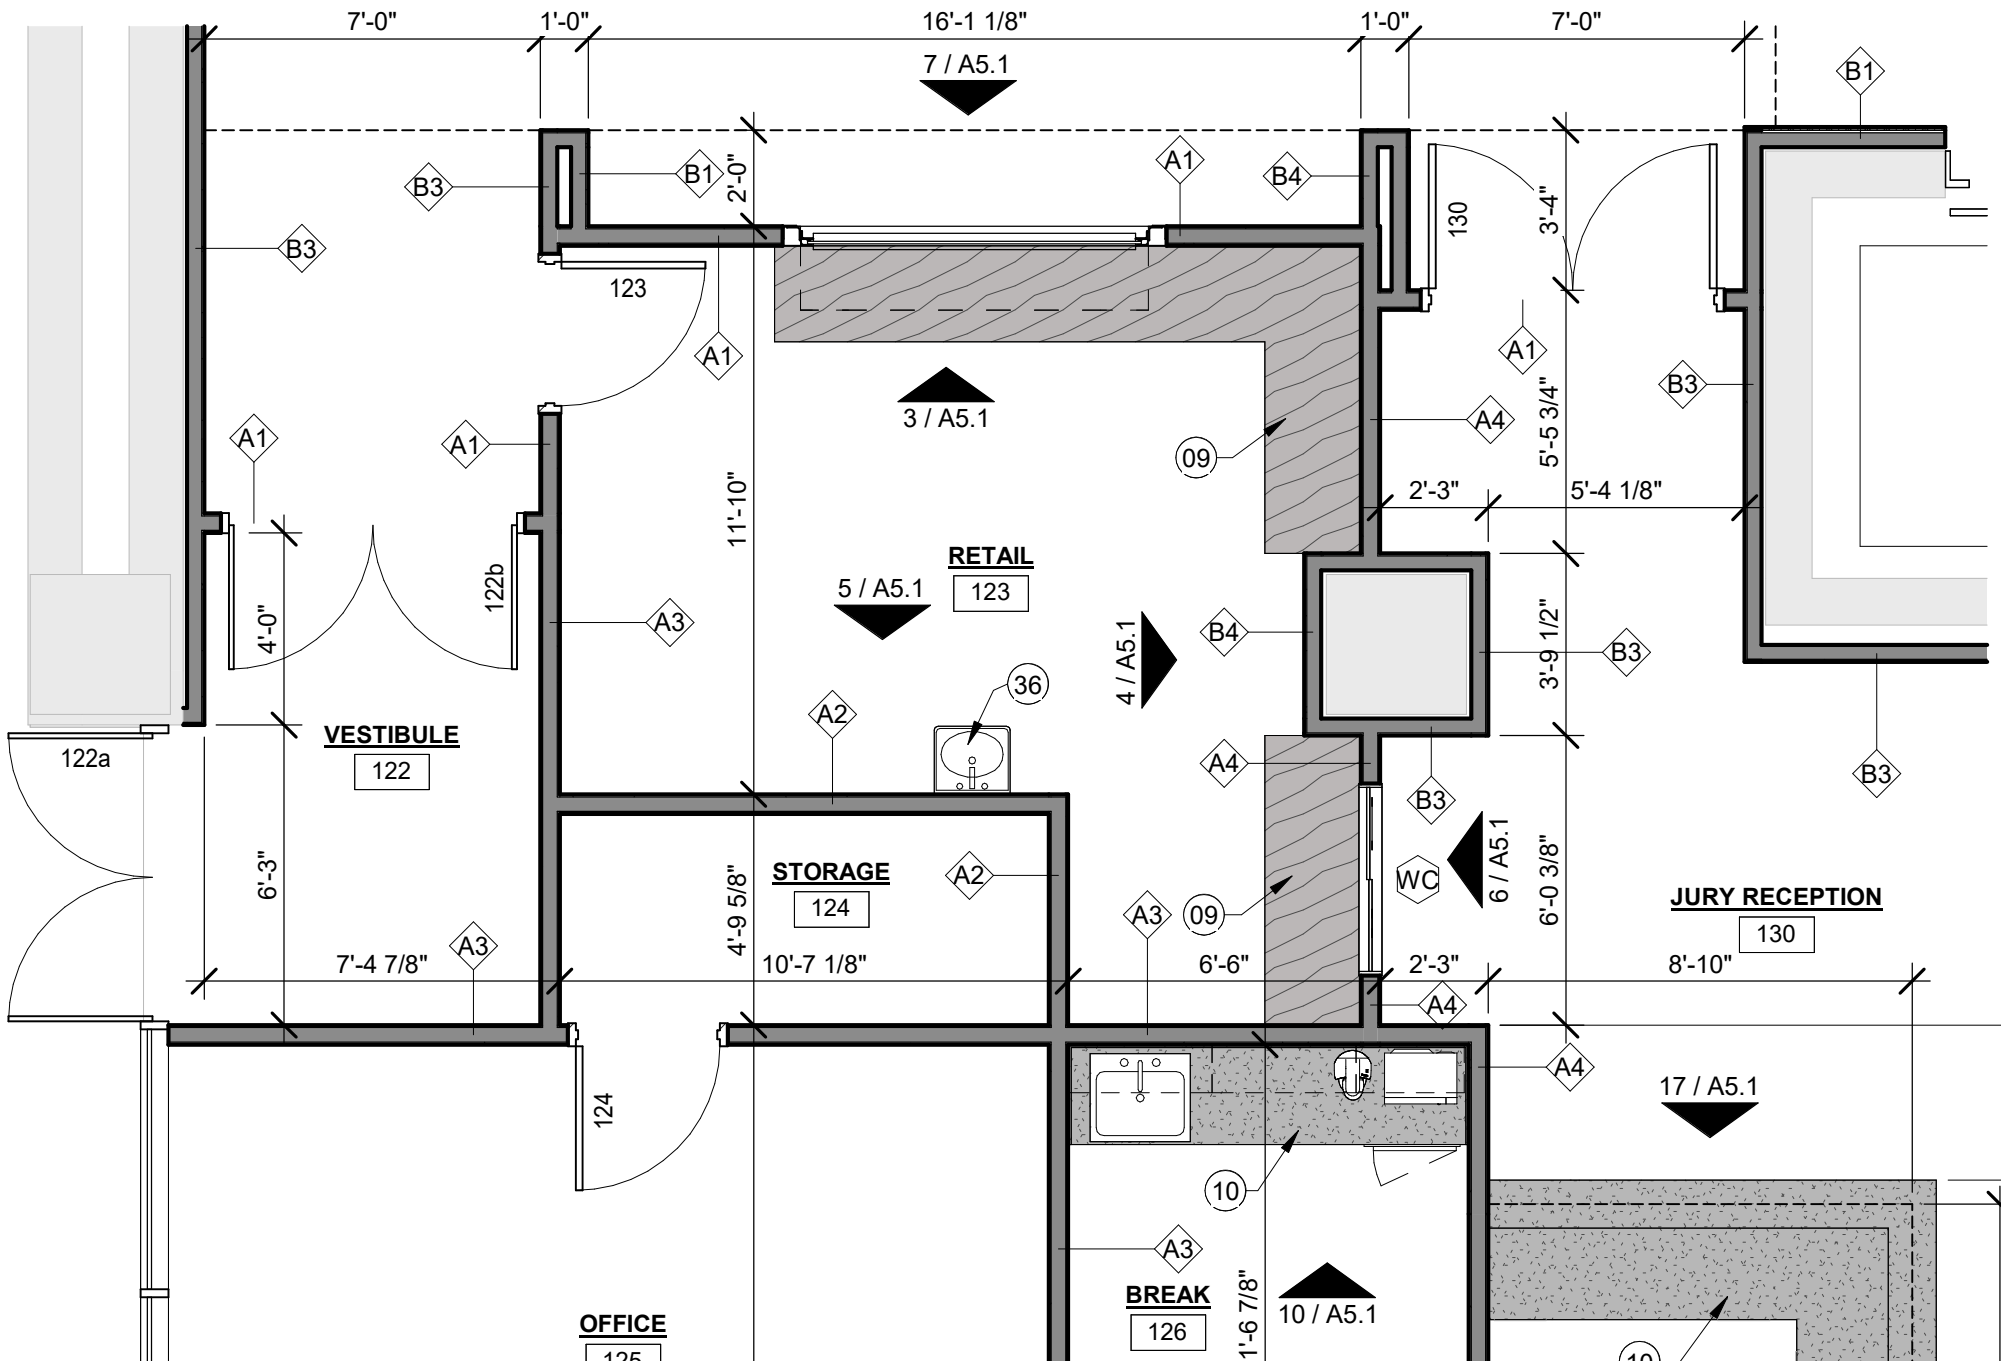

**Winnebago County Courthouse – Food/Retail Lessee Location**

3 RETAIL 123 - NORTH ELEVATION  
A5.1 1/4" = 1'-0"

4 RETAIL 123 - EAST ELEVATION  
A5.1 1/4" = 1'-0"

5 RETAIL 123 - SOUTH ELEVATION  
A5.1 1/4" = 1'-0"

6 RETAIL 123 - NORTH WINDOW  
A5.1 1/4" = 1'-0"

7 RETAIL 123 - EAST WINDOW  
A5.1 1/4" = 1'-0"