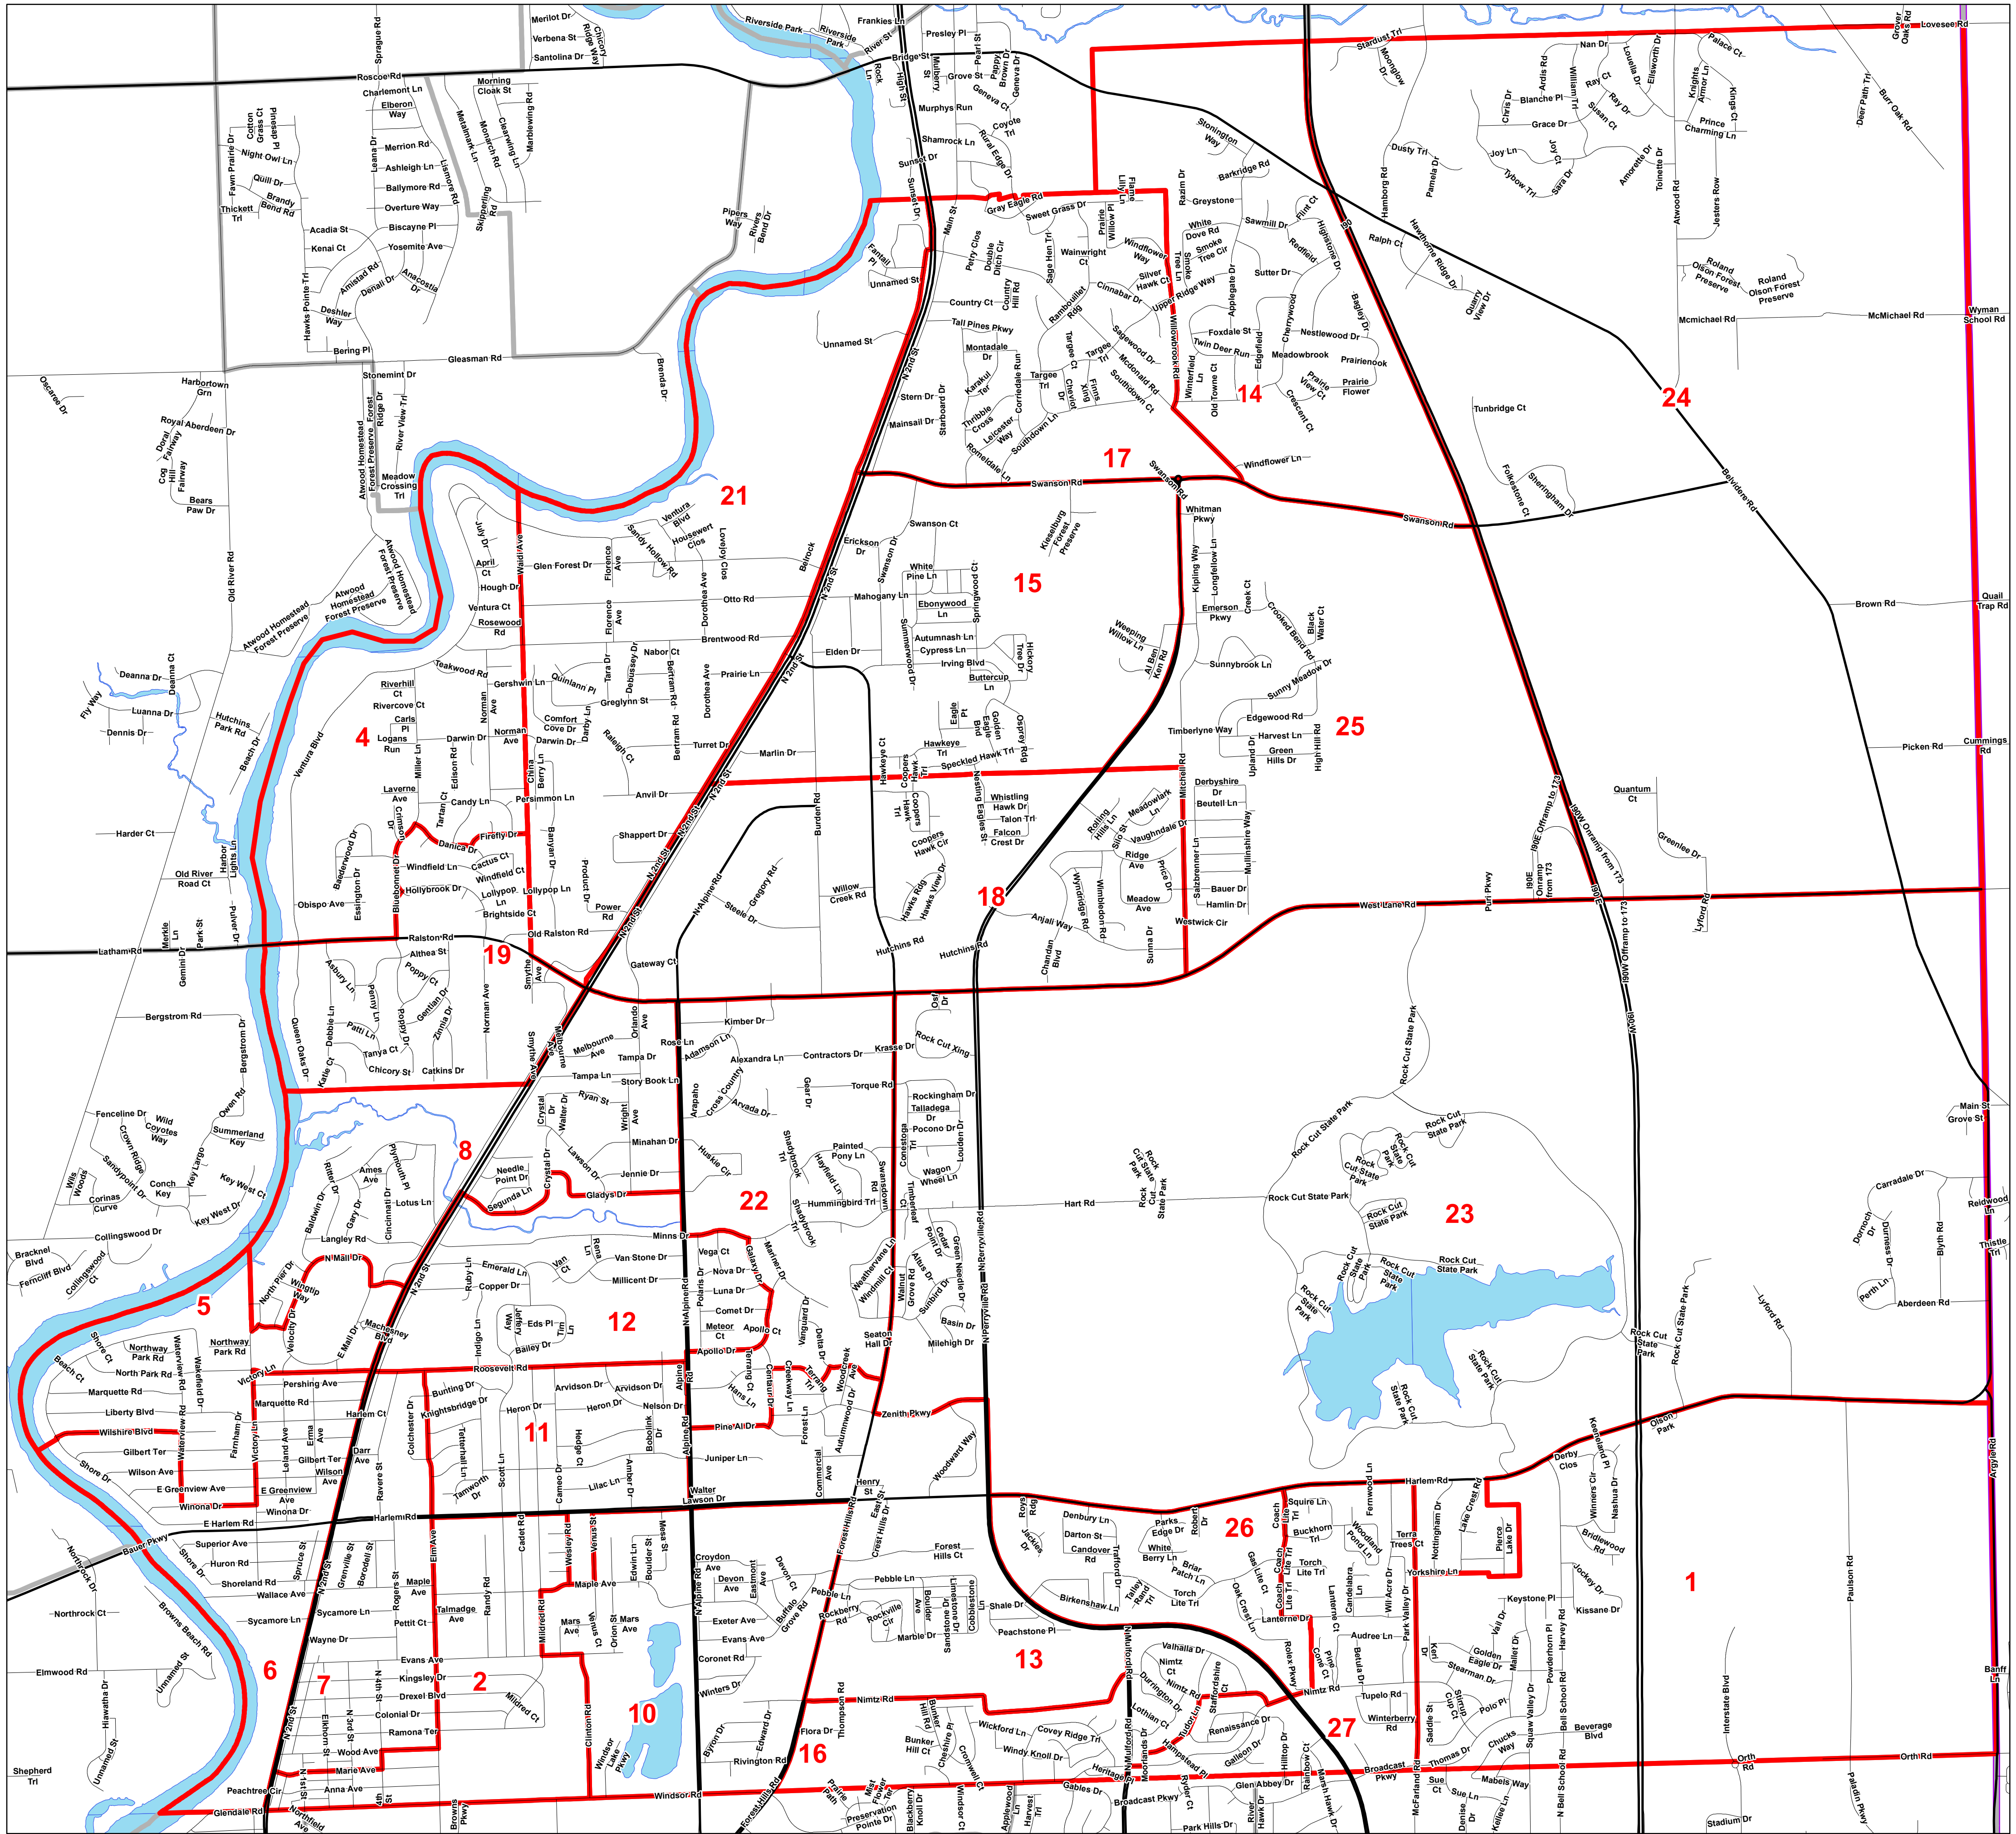

HARLEM TOWNSHIP

County Voting Precincts
Winnebago County Border

Lori Gummow
County Clerk
Winnebago County
Created Date: 1/4/2022

0 0.25 0.5 1 Miles