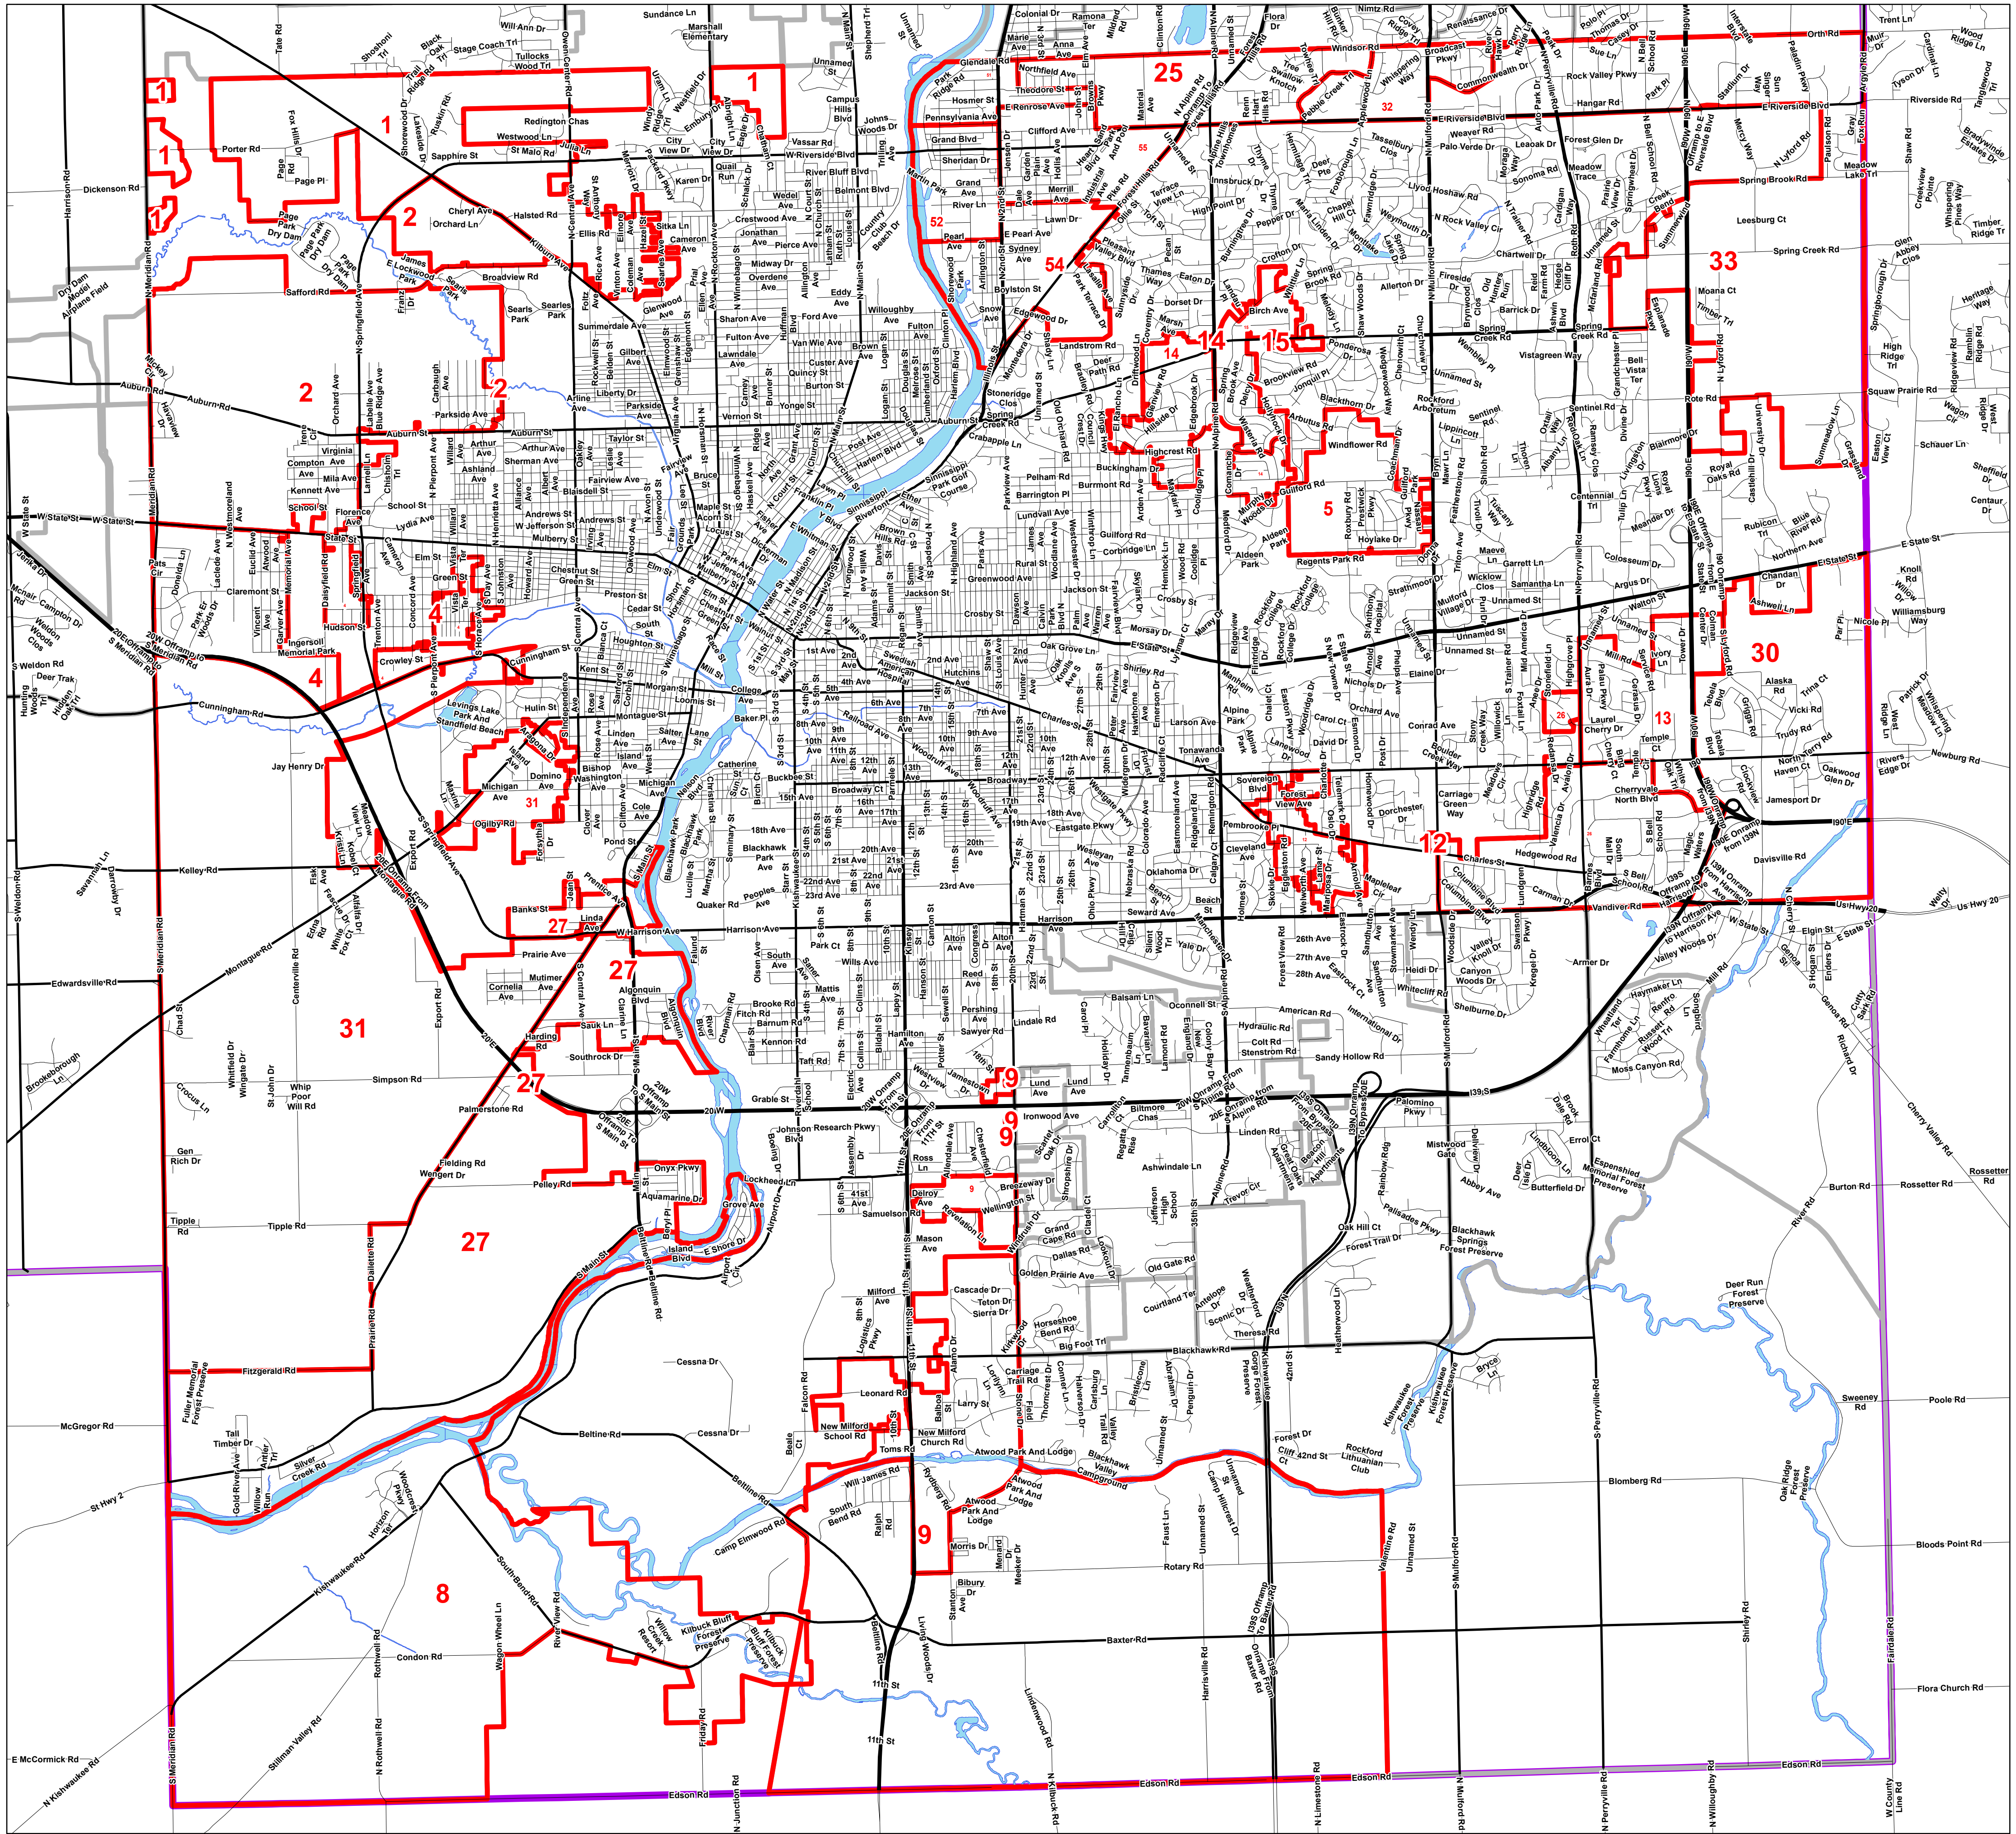

ROCKFORD TOWNSHIP

County Voting Precincts
Winnebago County Border

Lori Gummow

County Clerk

Winnebago County

Created Date: 1/4/2022

0 0.5 1 2 Miles