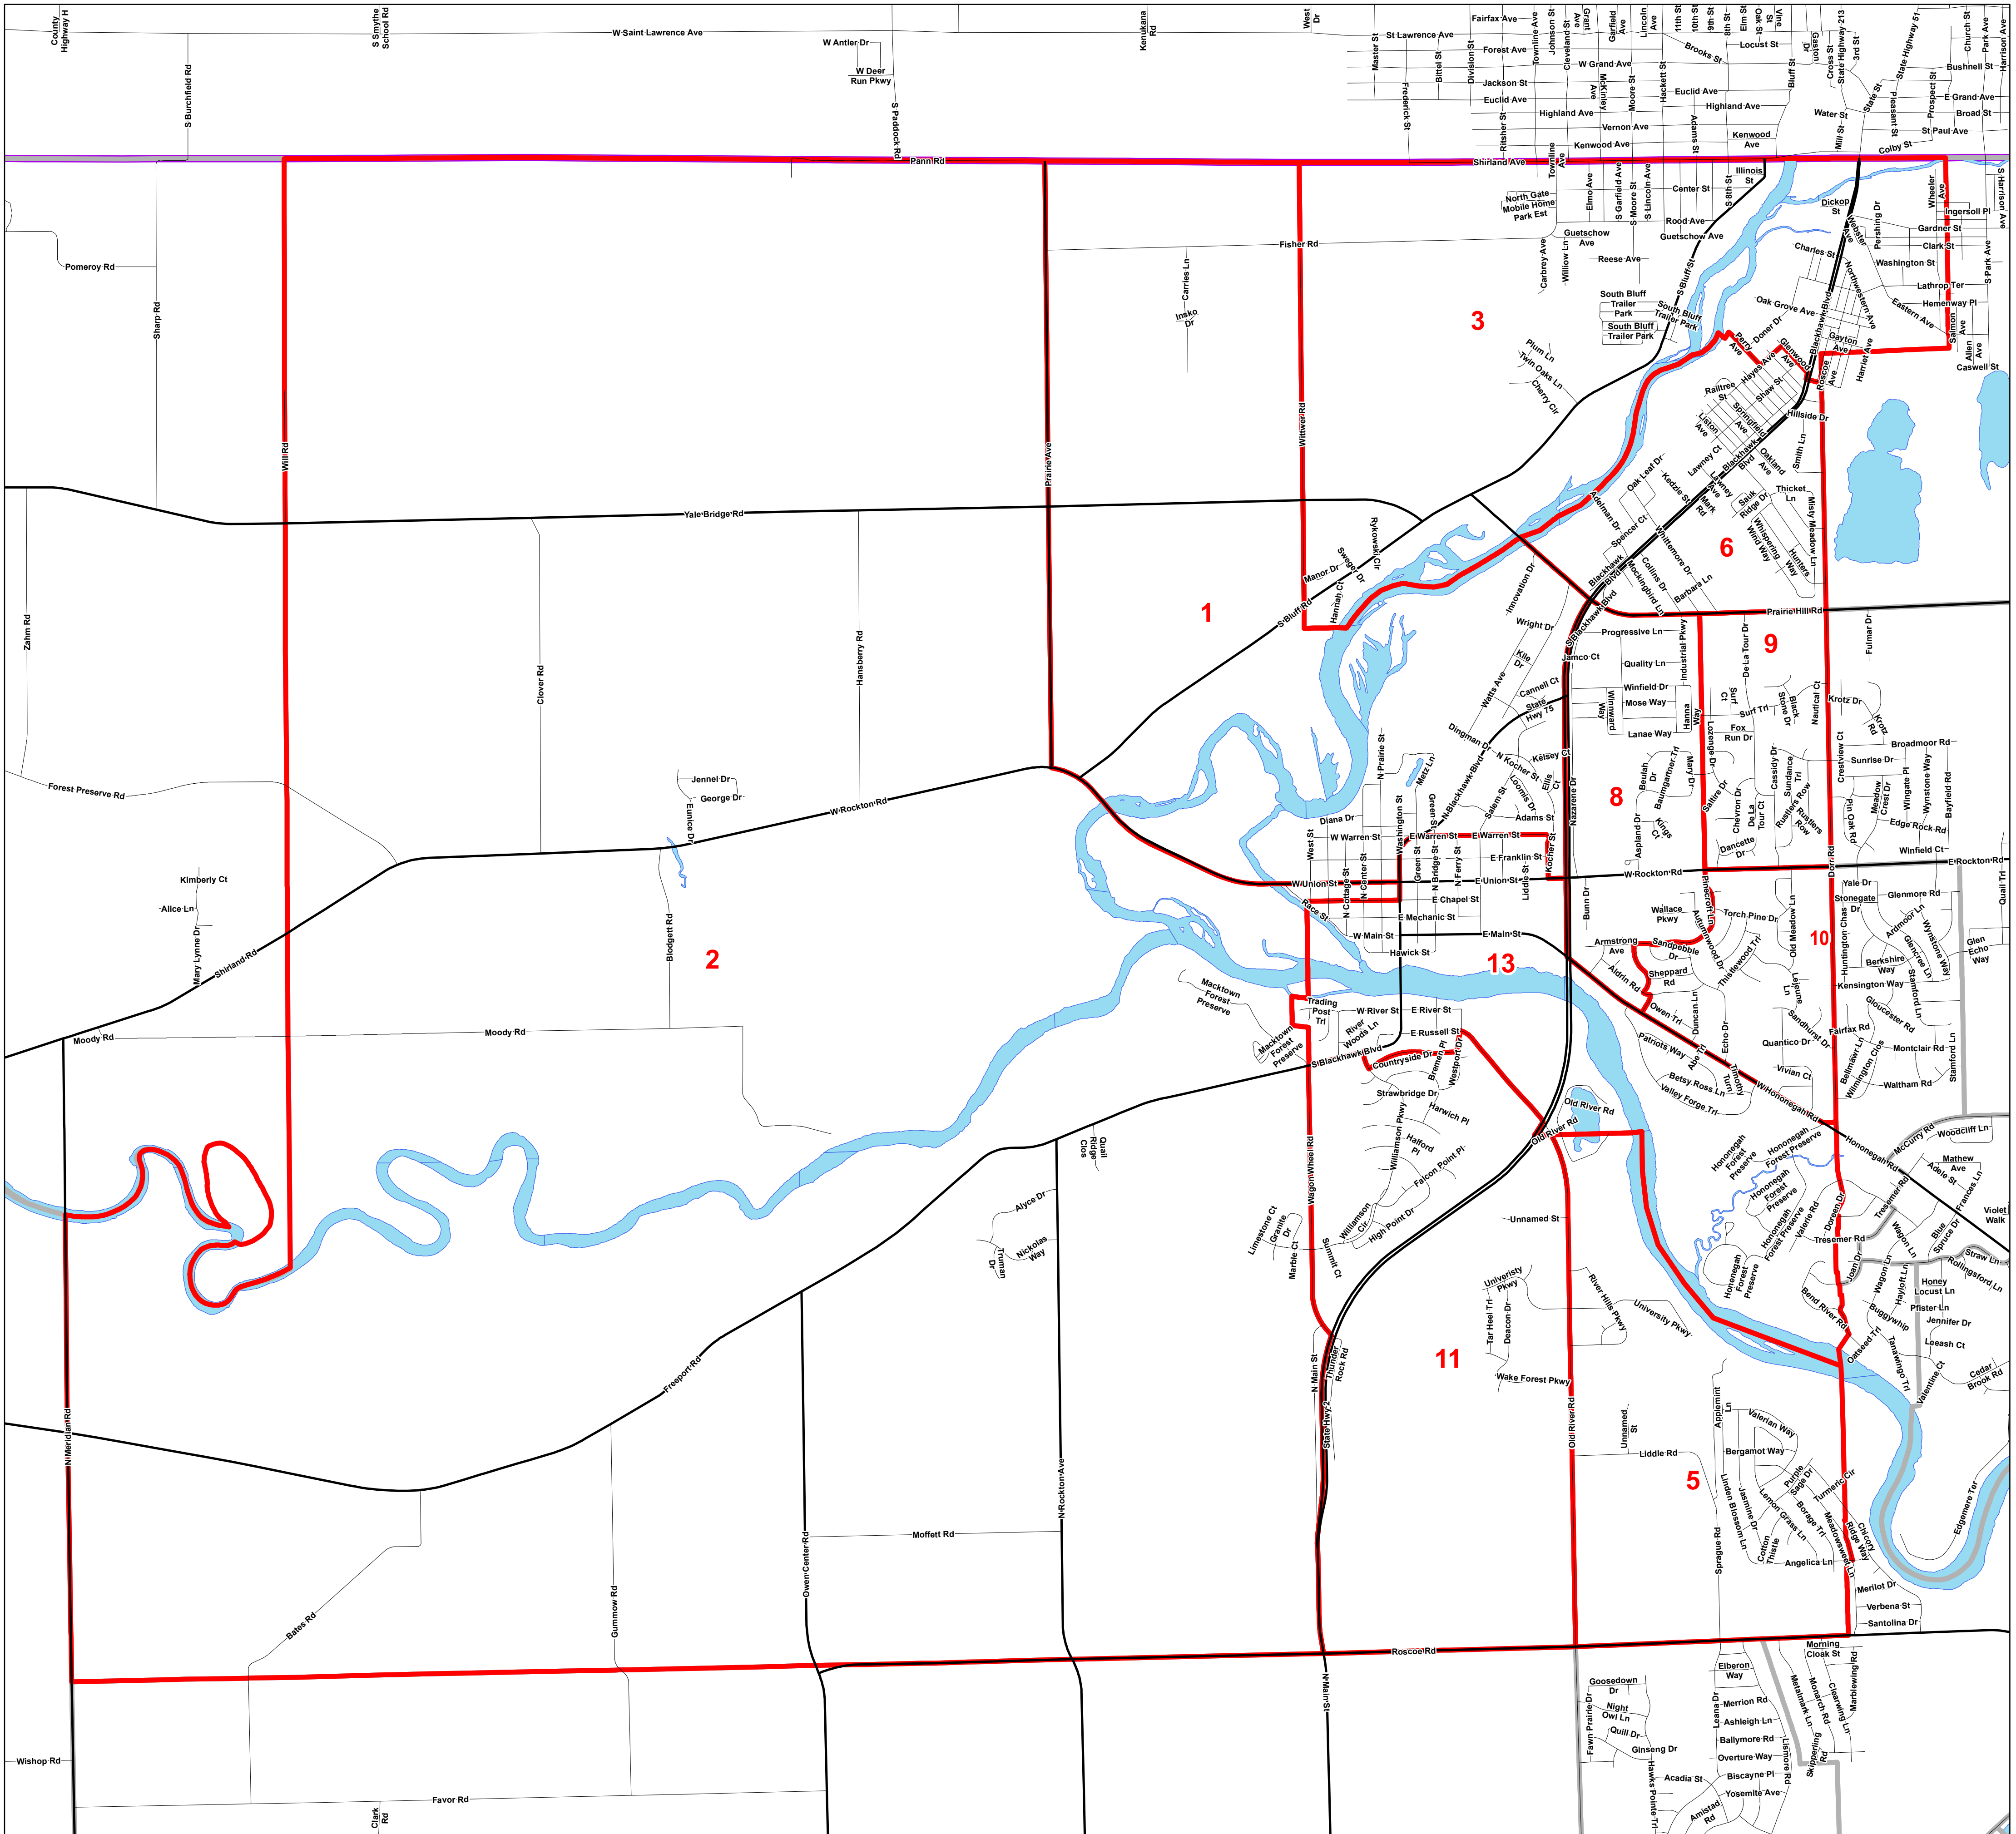

ROCKTON TOWNSHIP

Lori Gummow
County Clerk
Winnebago County
Created Date: 1/4/2022

0 0.275 0.55 1.1 Miles