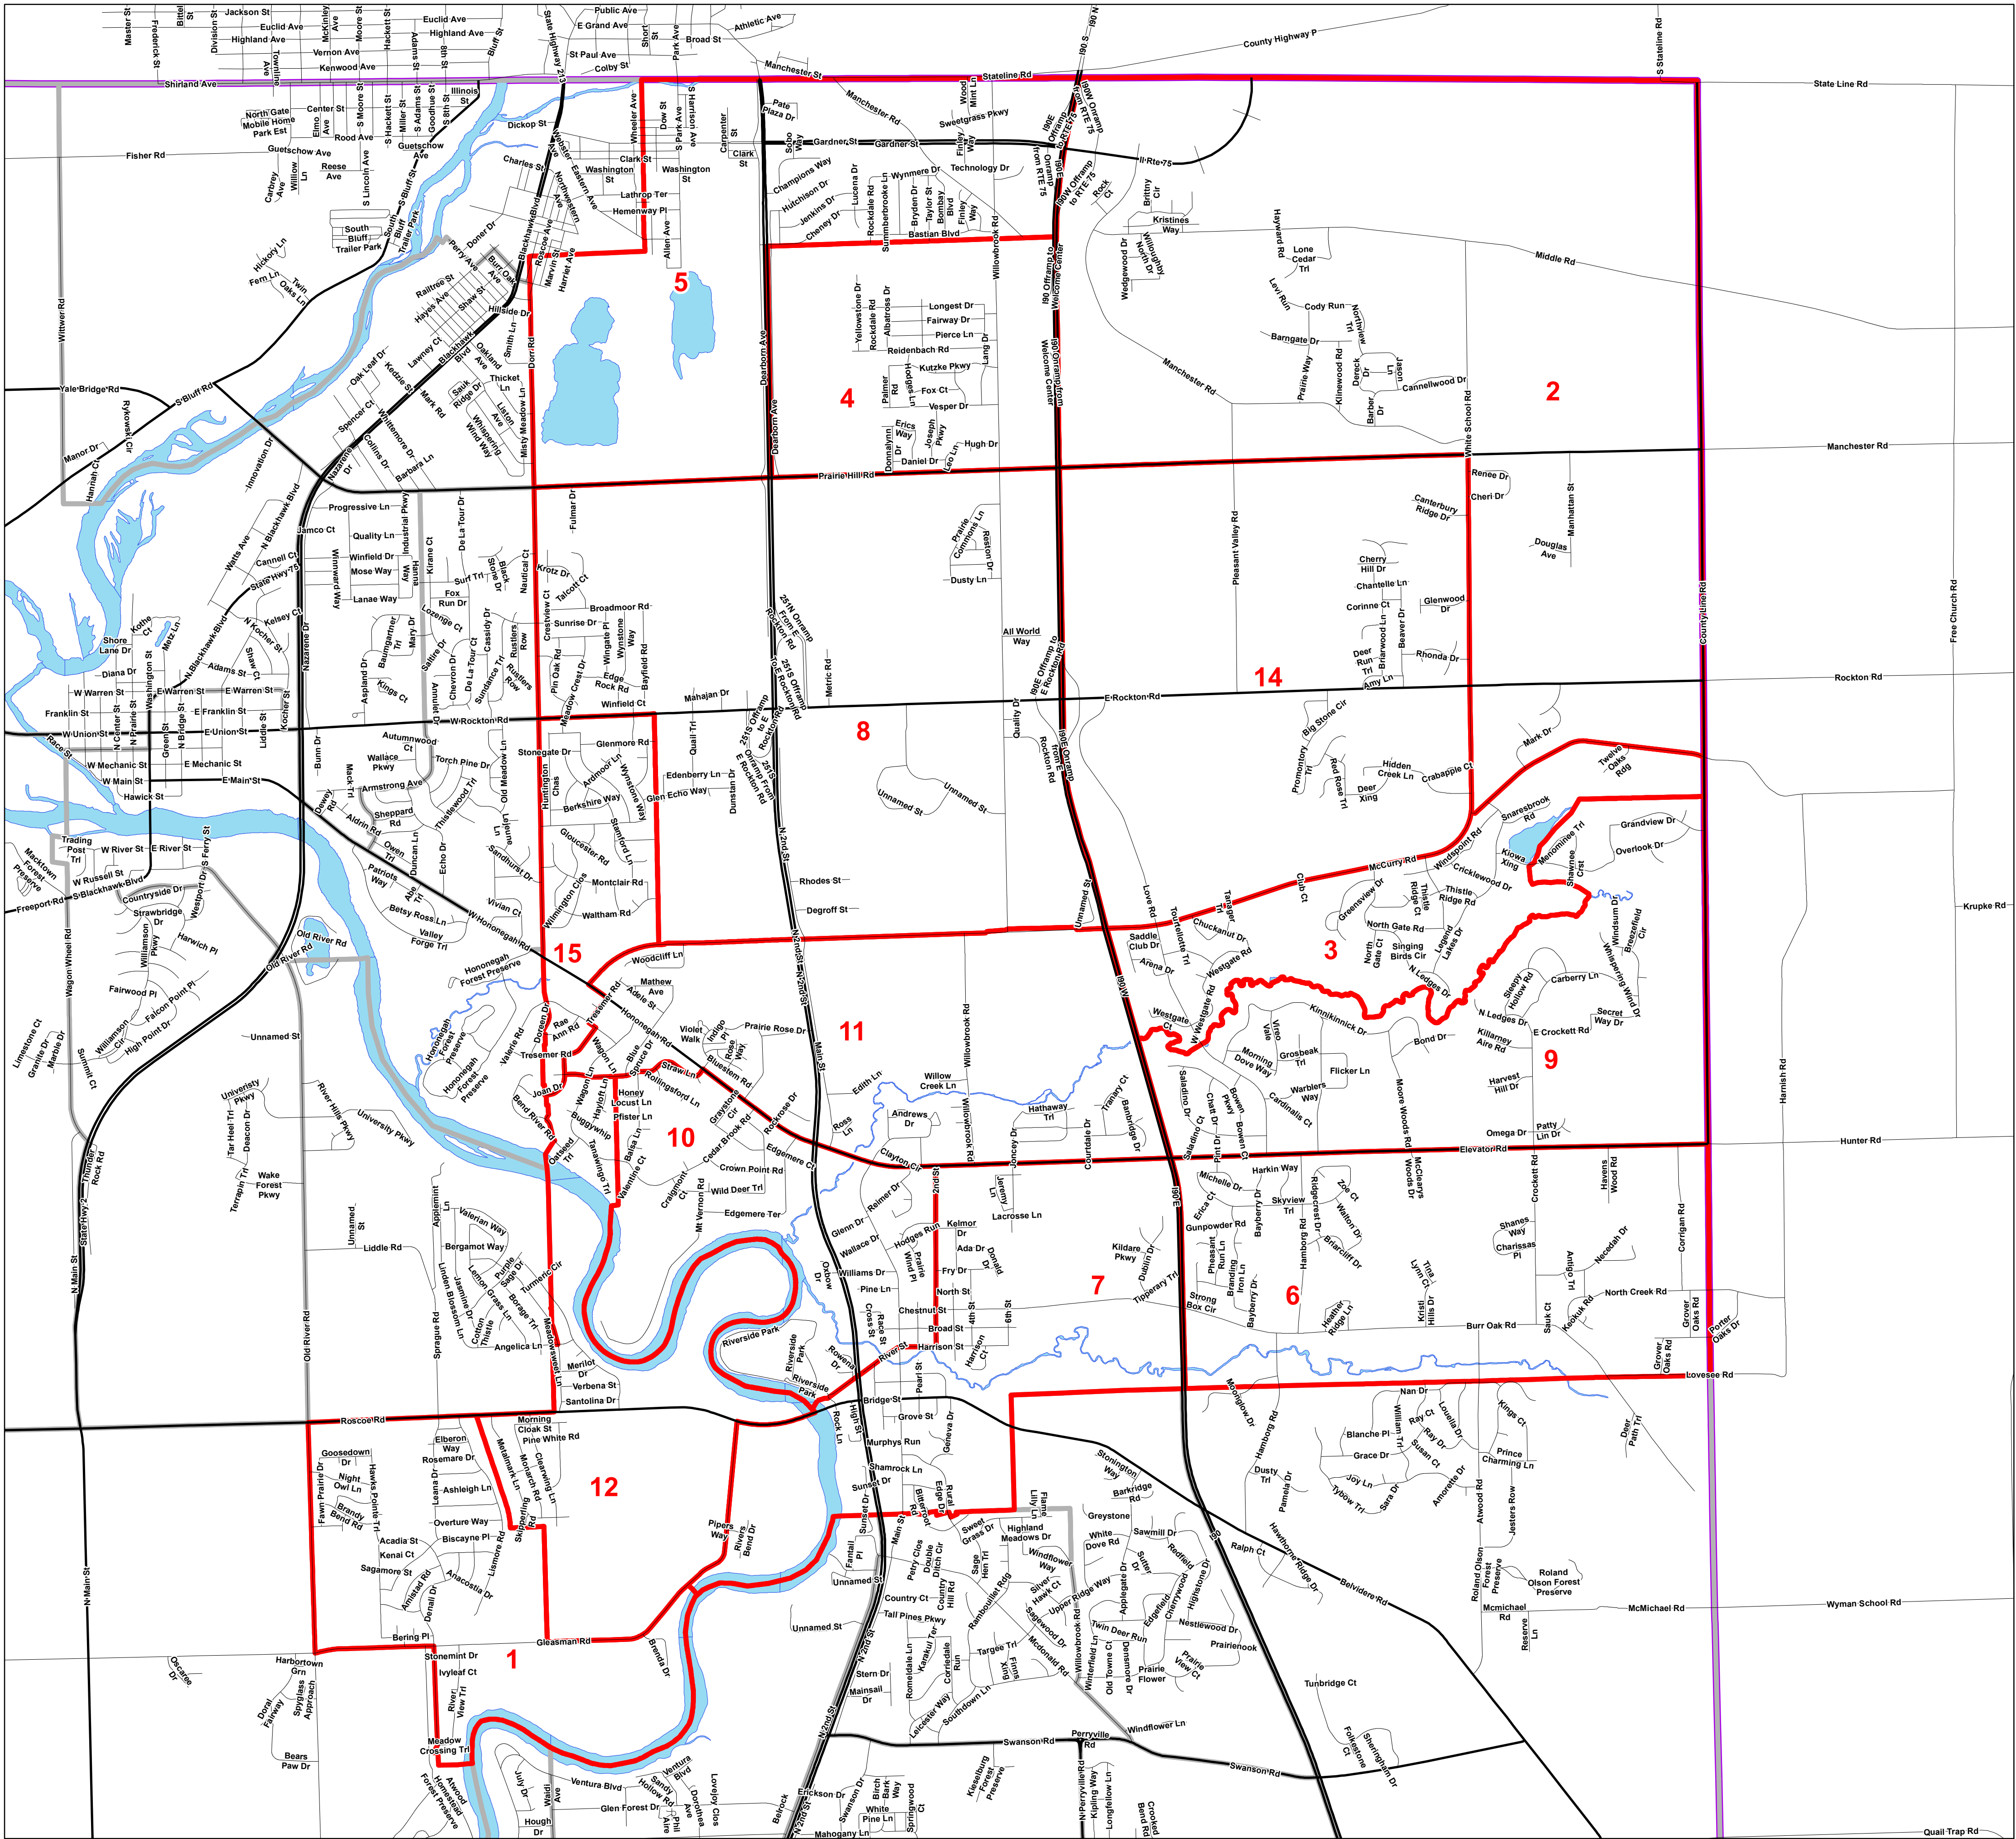

ROSCOE TOWNSHIP

County Voting Precincts
Winnebago County Border

Lori Gummow

County Clerk

Winnebago County

Created Date: 1/4/2022

0 0.3 0.6 1.2 Miles