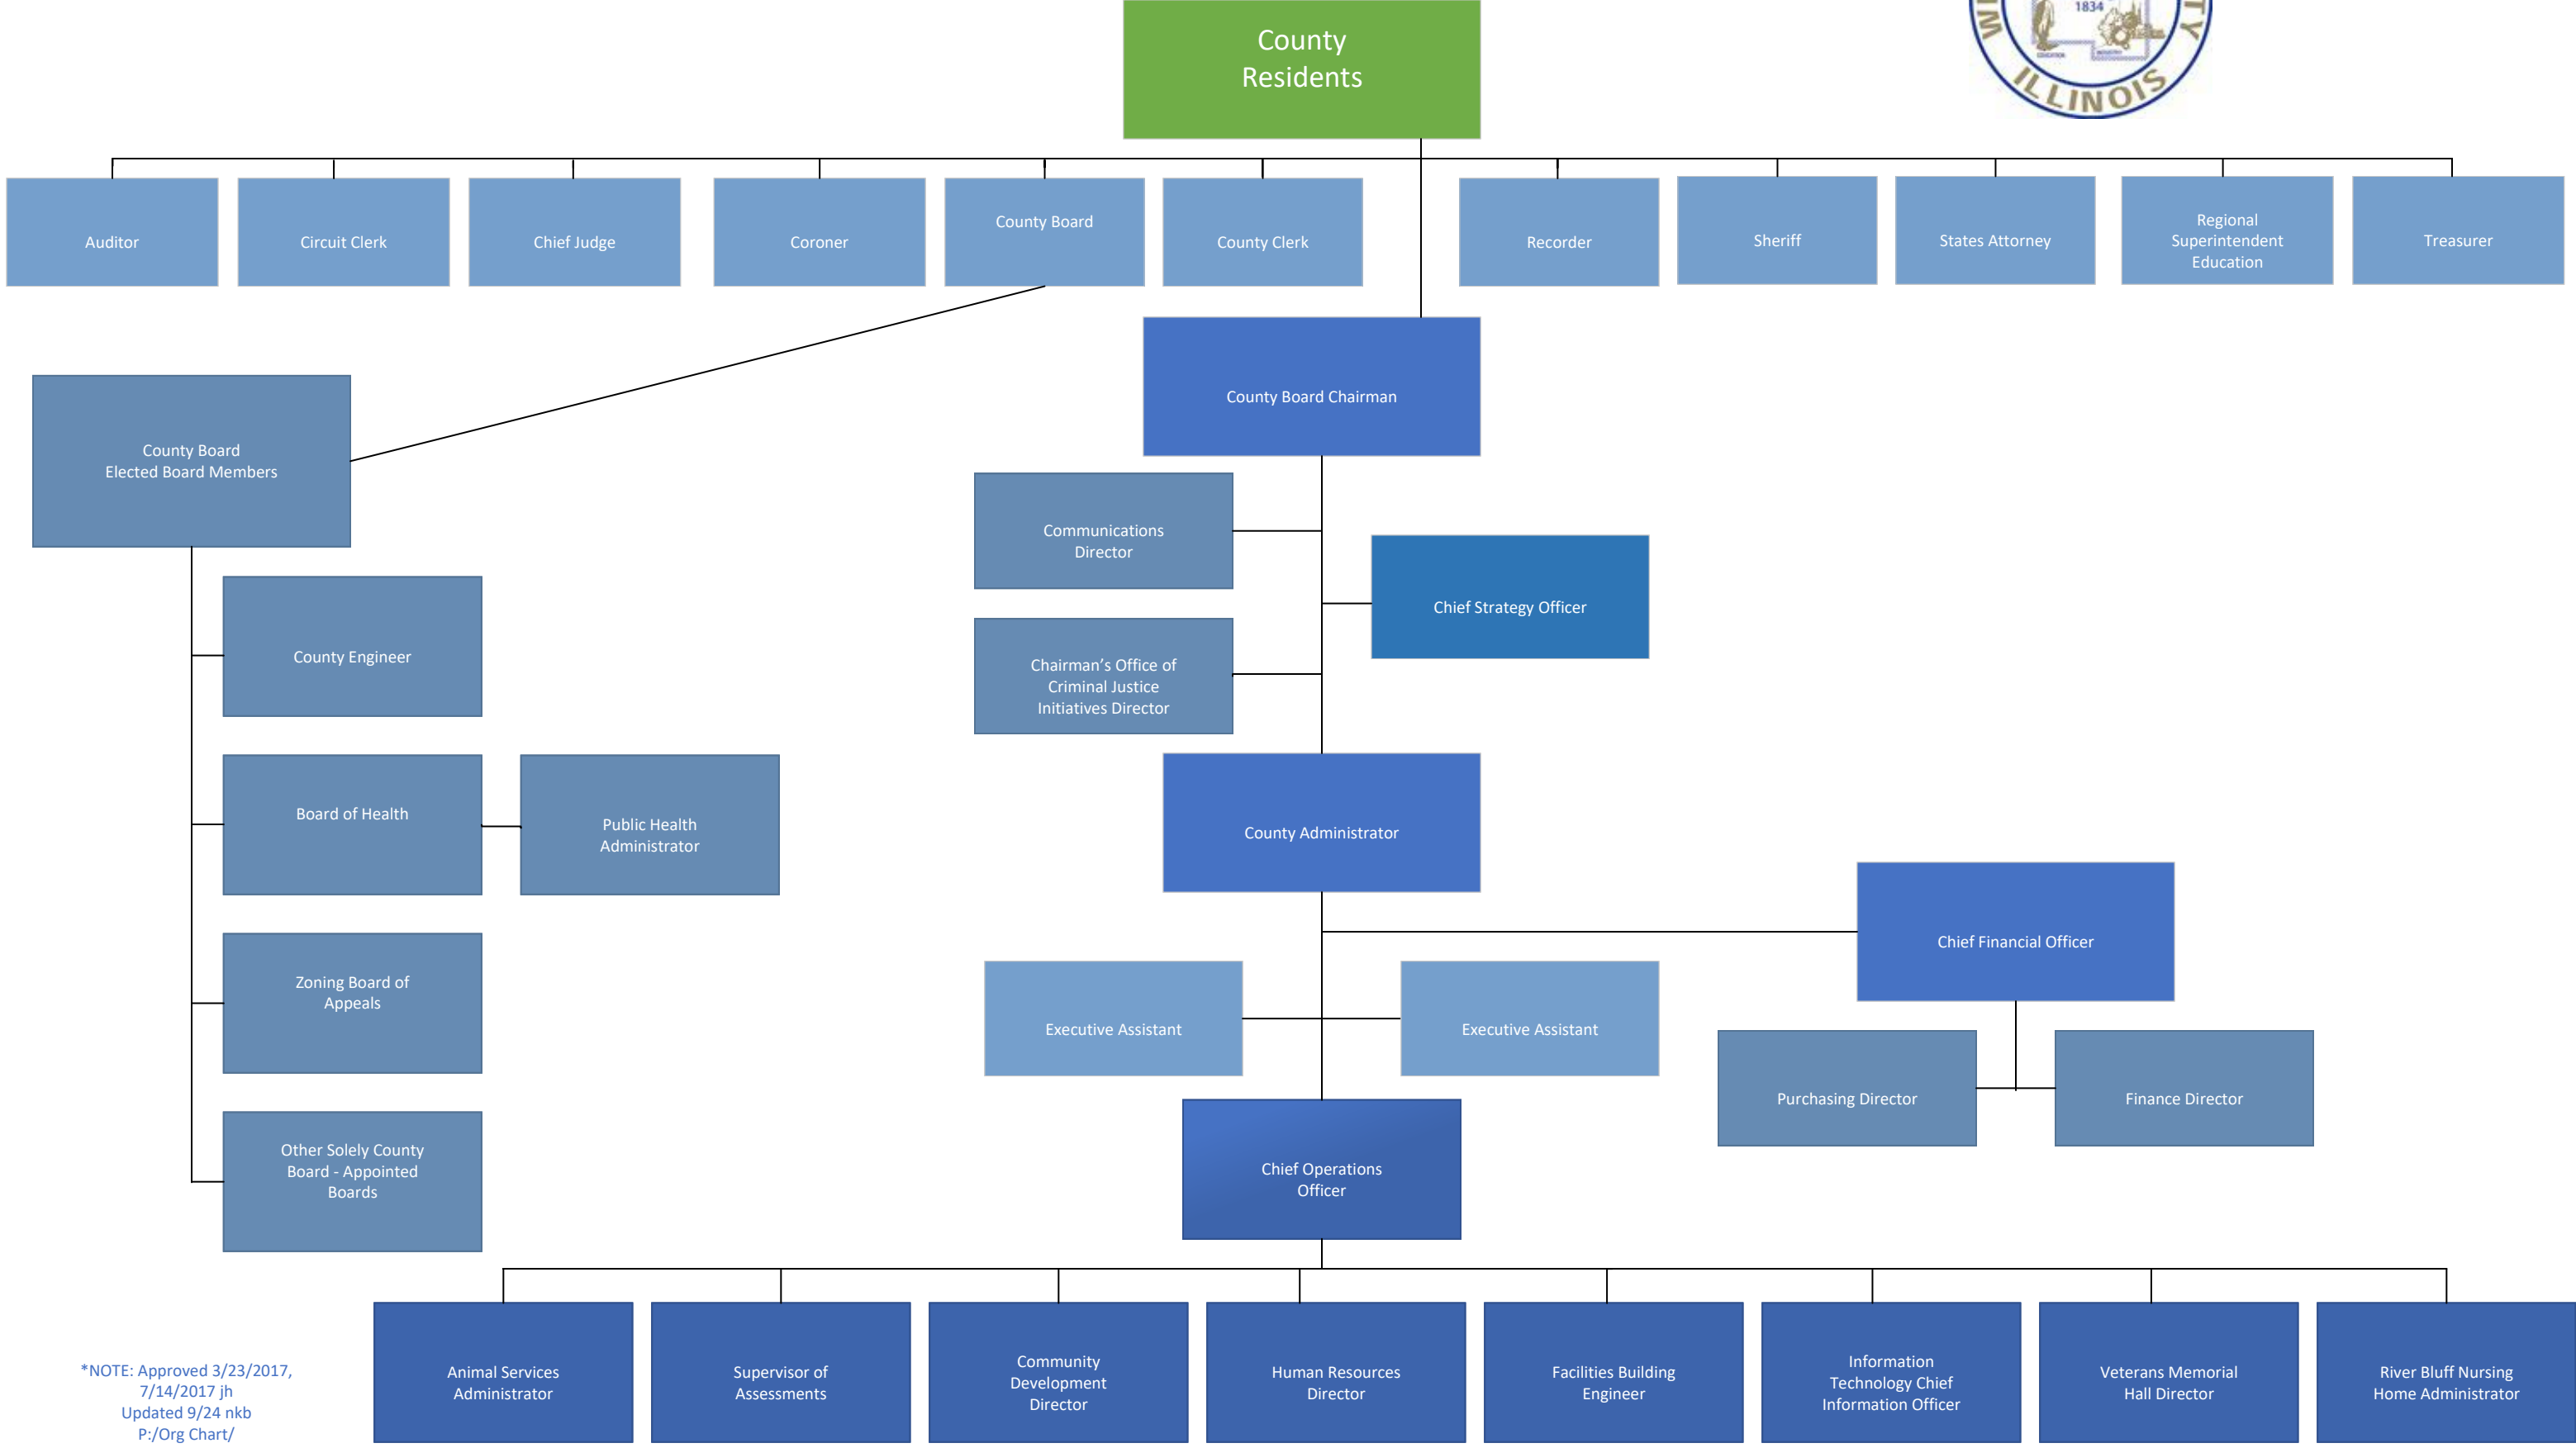

Winnebago County Organizational Structure

Areas of Responsibility

*NOTE: Approved 3/23/2017,
7/14/2017 jh
Updated 9/24 nkb
P:/Org Chart/