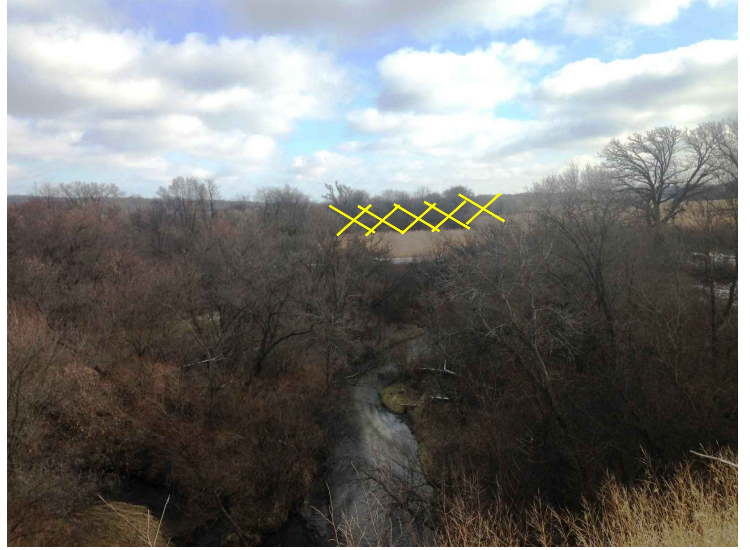

PHOTO #1

PHOTO #2

PHOTO #3

FIVE PRESERVE VEGETATION REMOVAL
STONE BRIDGE FOREST PRESERVE
6119 BUR OAK ROAD ROSCOE, IL 61073

12/13/2018