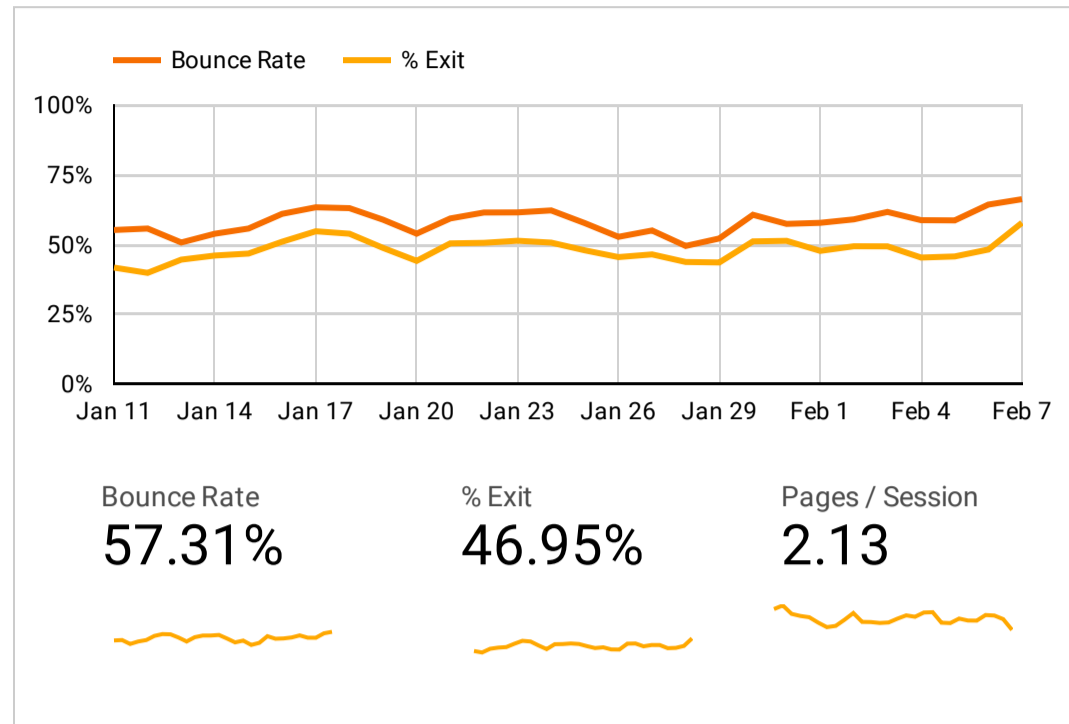

# Google Analytics Behaviors Overview

Continent ▼ | 
 Region ▼ | 
 Channel ▼ | 
 Device ▼ | 
 Jan 9, 2021 - Feb 7, 2021 ▼

## Overview of your user behaviors

## What do users see when they are in your website?