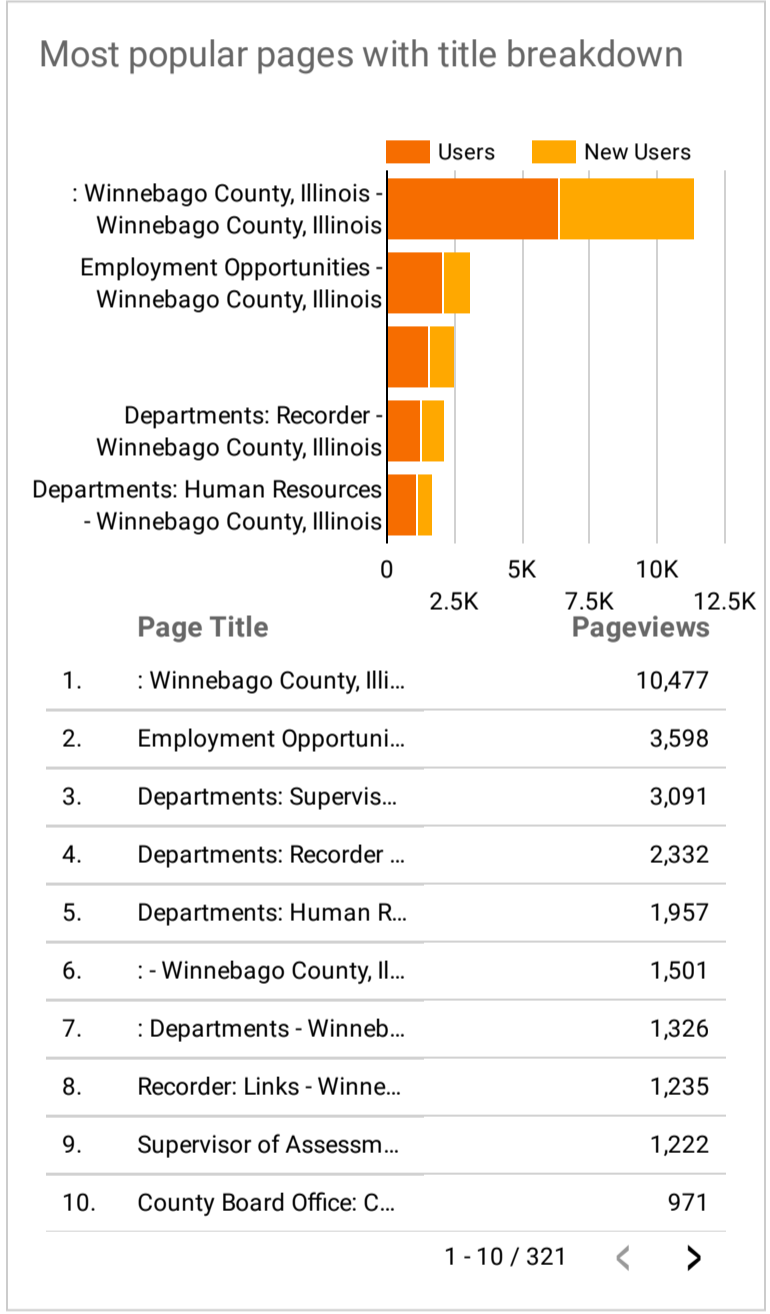

# Google Analytics Behaviors Overview

Continent ▼ | 
 Region ▼ | 
 Channel ▼ | 
 Device ▼ | 
 Jan 9, 2021 - Feb 7, 2021 ▼

## What do users see when they are in your website?