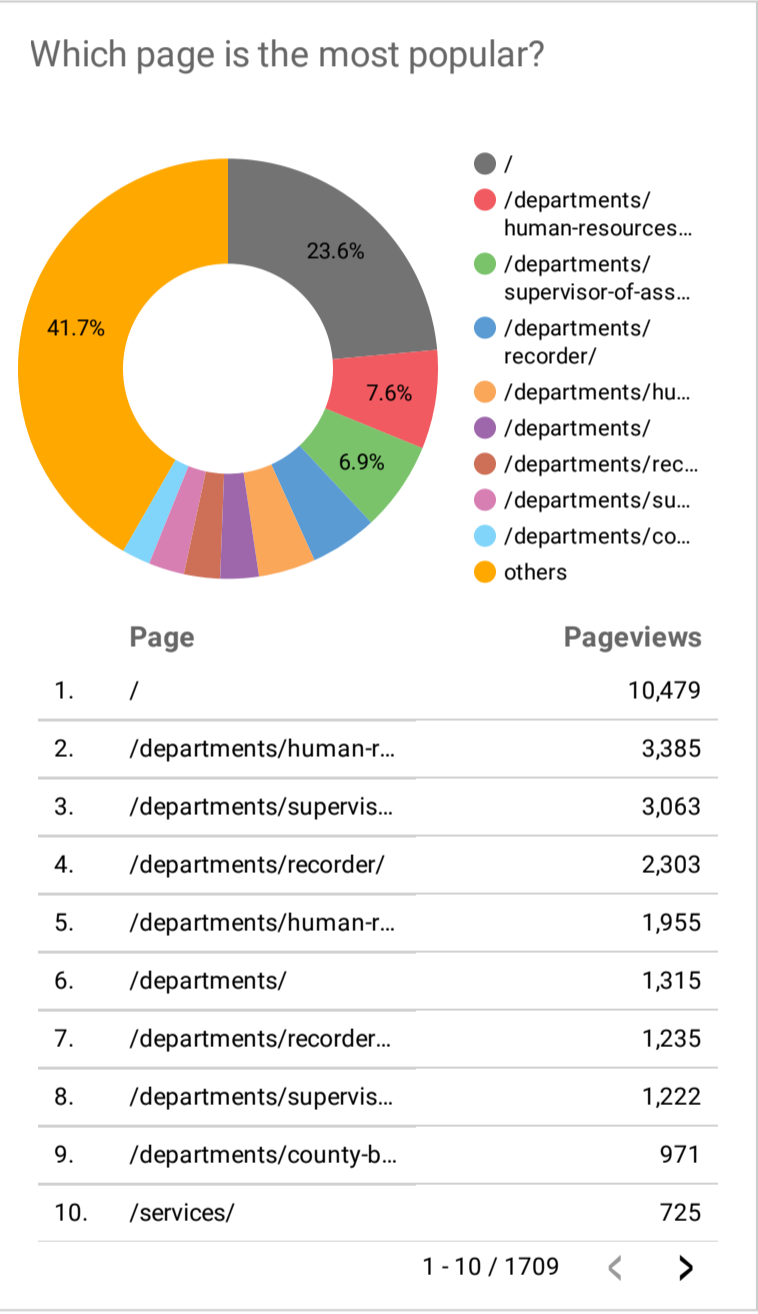

# Google Analytics Behaviors Overview

Continent ▼ | 
 Region ▼ | 
 Channel ▼ | 
 Device ▼ | 
 Jan 9, 2021 - Feb 7, 2021 ▼

## Overview of your user behaviors

## What do users see when they are in your website?

## What do users search on the site?