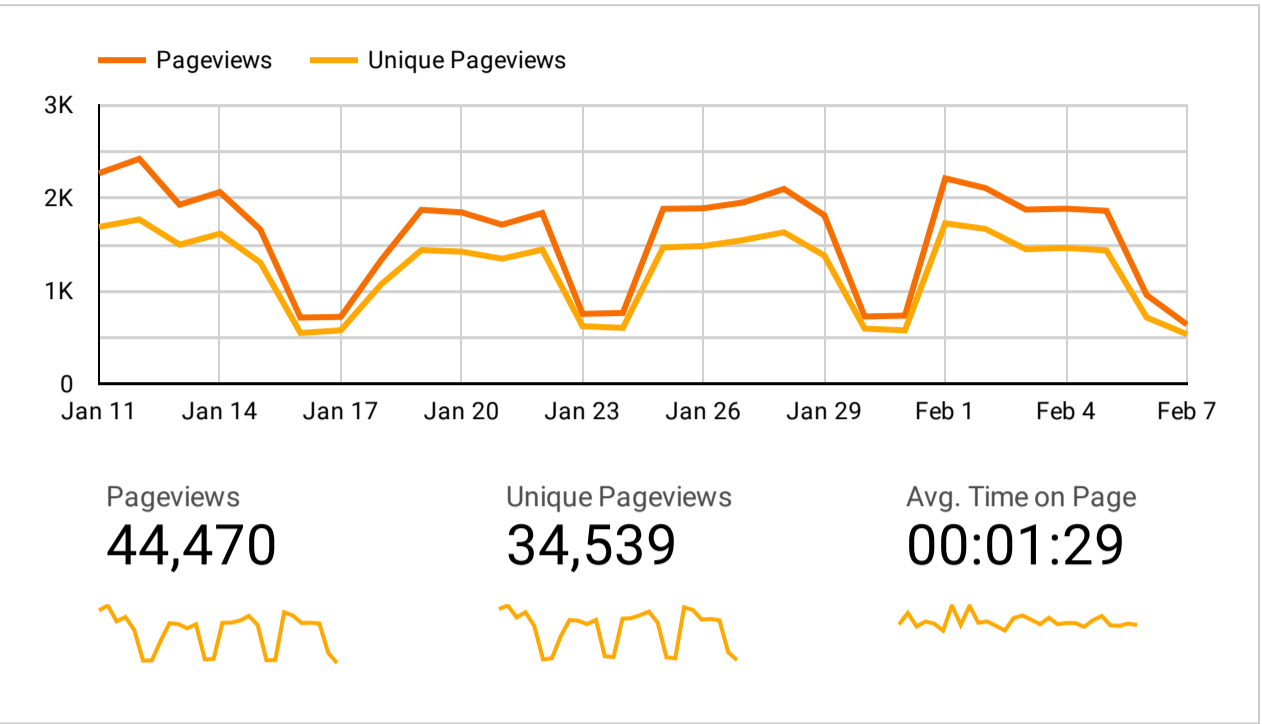

# Google Analytics Behaviors Overview

Continent ▼ | 
 Region ▼ | 
 Channel ▼ | 
 Device ▼ | 
 Jan 9, 2021 - Feb 7, 2021 ▼

## Overview of your user behaviors

## What do users see when they are in your website?

## Event category breakdown